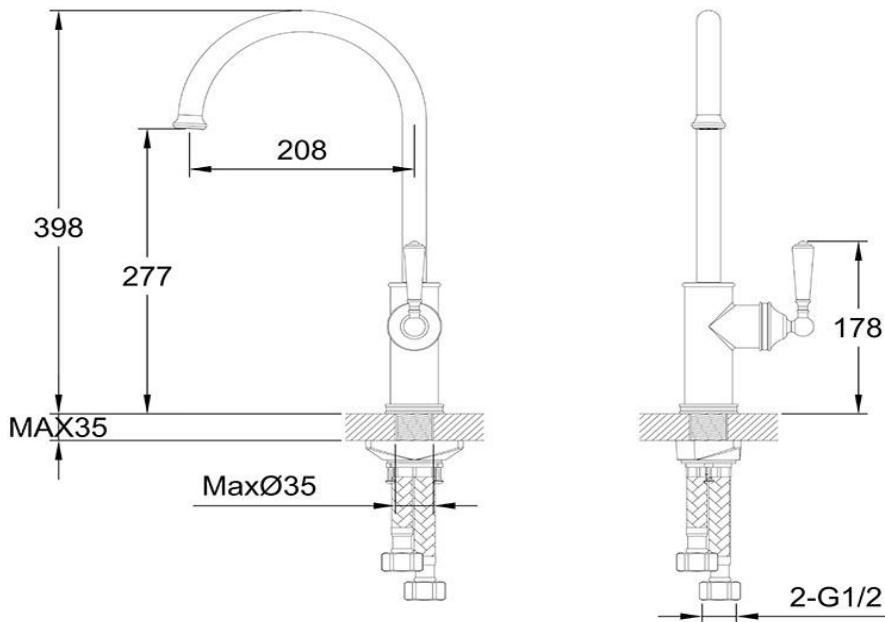

Chrome

277mm aerator height x 208mm reach

Mains pressure only

Recommended working pressure 200 - 500kPa (balanced)

Ceramic disc cartridge

35mm hole cut out size required for installation

CARE AND USE

Tapware