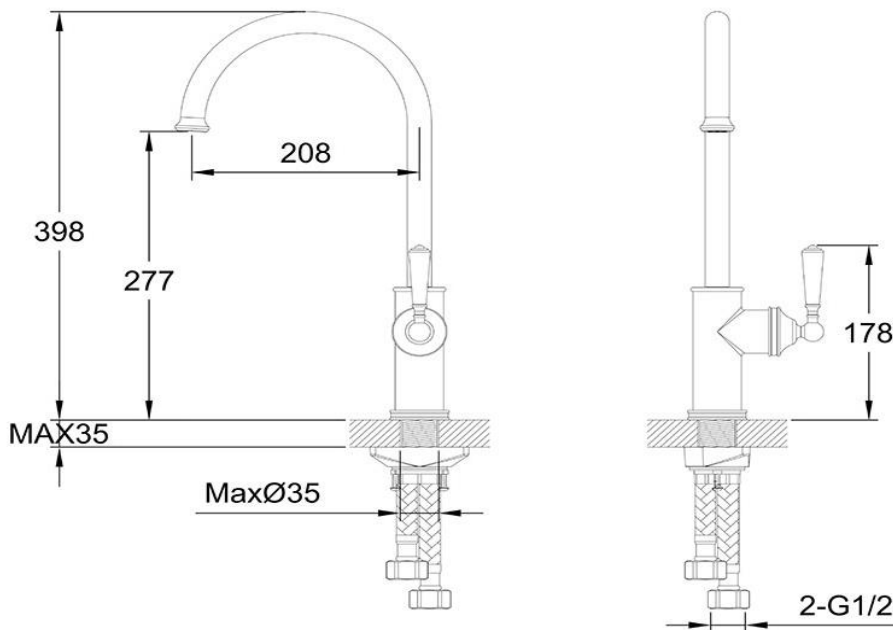

Oil rubbed bronze finish

277mm aerator height x 208mm reach

Mains pressure only

Recommended working pressure 200 - 500kPa (balanced)

Ceramic disc cartridge

35mm hole cut out size required for installation

CARE AND USE