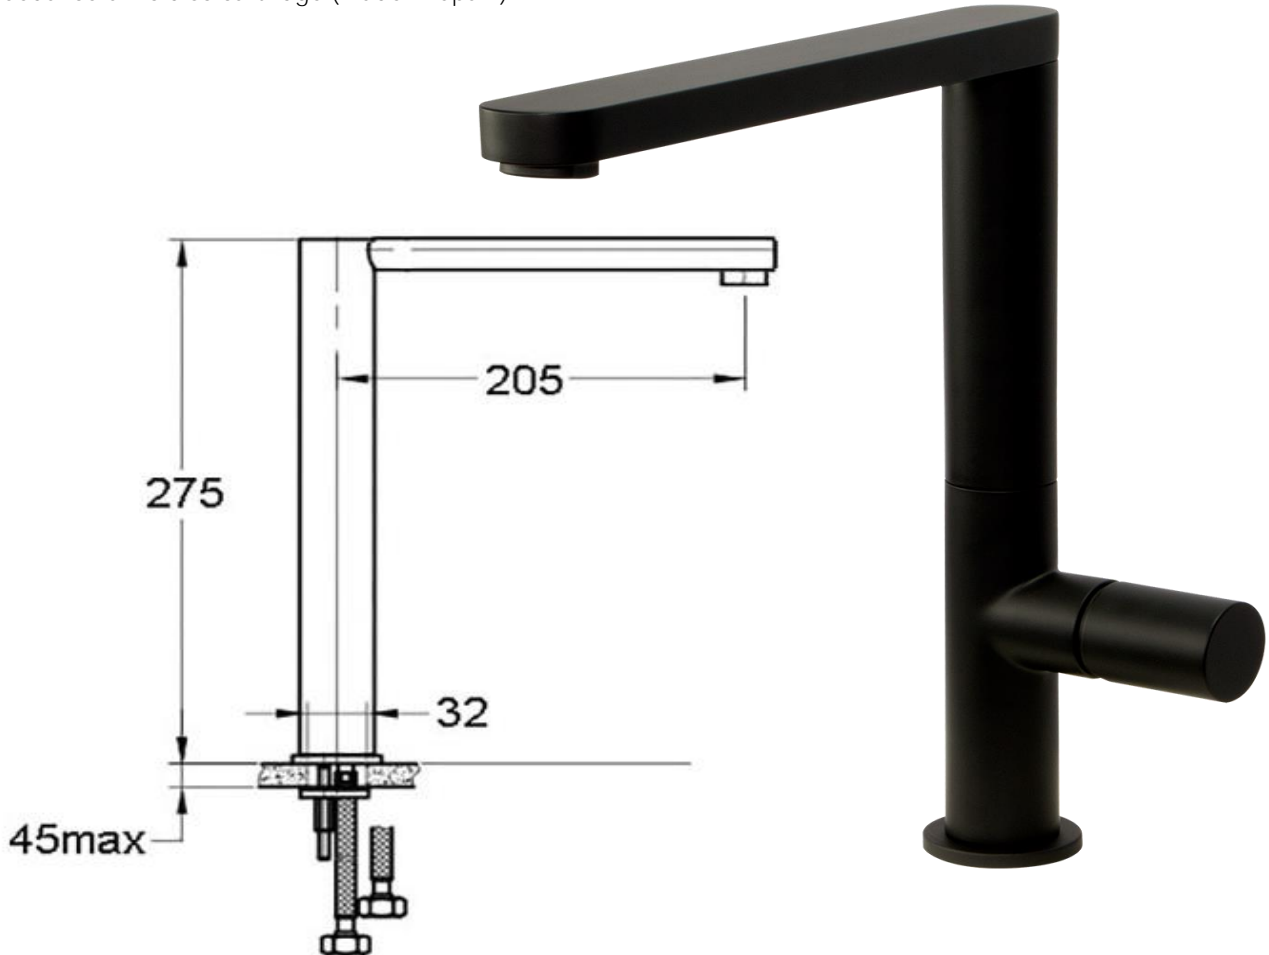

Minimalist Swivel Mixer

FWK0606BLK

Carbon Minimalist Swivel Mixer Satin Black

Durable satin black PVD finish

275mm overall height x 235mm reach

Mains pressure only

Recommended working pressure 200 - 500kPa (balanced)

Sedal ceramic disc cartridge (Made in Spain)

CARE AND USE

Tapware

All finishes are smooth, abrasion resistant, corrosion resistant, fade-proof and easy to clean. All finishes are super hard wearing surfaces that won't chip, peel or tarnish with normal use. All surfaces should be regularly wiped clean with non scouring, neutral wash solutions.

LIMITED PRODUCT WARRANTIES

To be read in conjunction with and subject to all terms and conditions contained in the Waterware 'Producer Statement' available on-line (<http://www.waterware.co.nz/media-downloads>) From date of purchase, Waterware Services warrants products from the following categories to be free from manufacturing defect subject to exclusions (if applicable):

Category	Domestic Installations	Commercial Installations	Exclusions	Wells
Tapware | 10 year conditional warranty	5 years parts and labour, 6-10 years parts only	1 year parts and labour	Handshowers and Hoses	5 Star 4.5L/min