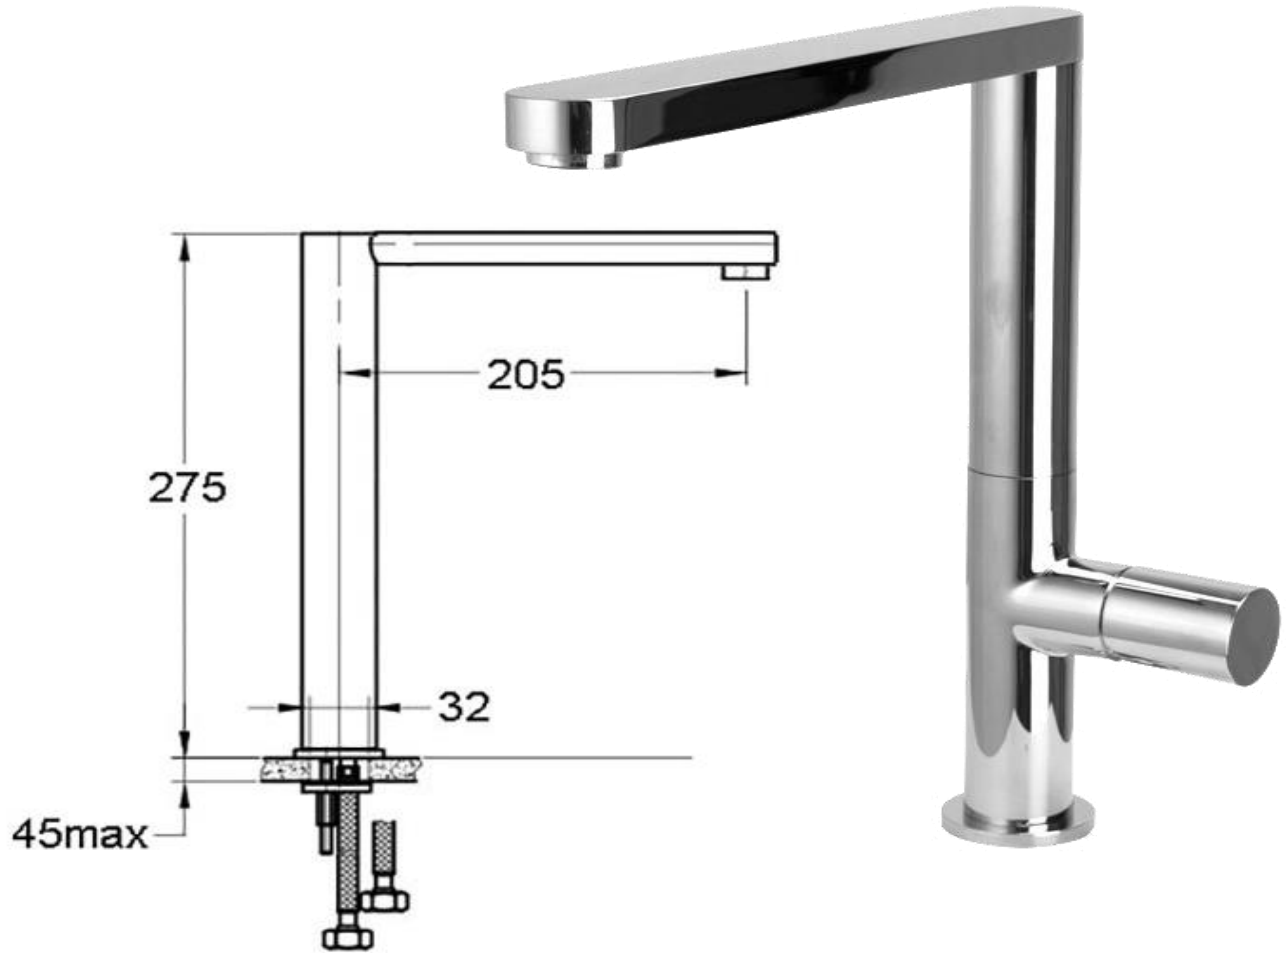

# Elisa Minimalist Swivel Mixer with Flat Swivel Spout Chrome

FWK0606CP

Elisa Minimalist Swivel Mixer

275mm overall height x 235mm reach

Mains pressure only

Recommended working pressure 200 - 500kPa (balanced) Sedal ceramic disc cartridge (Made in Spain)