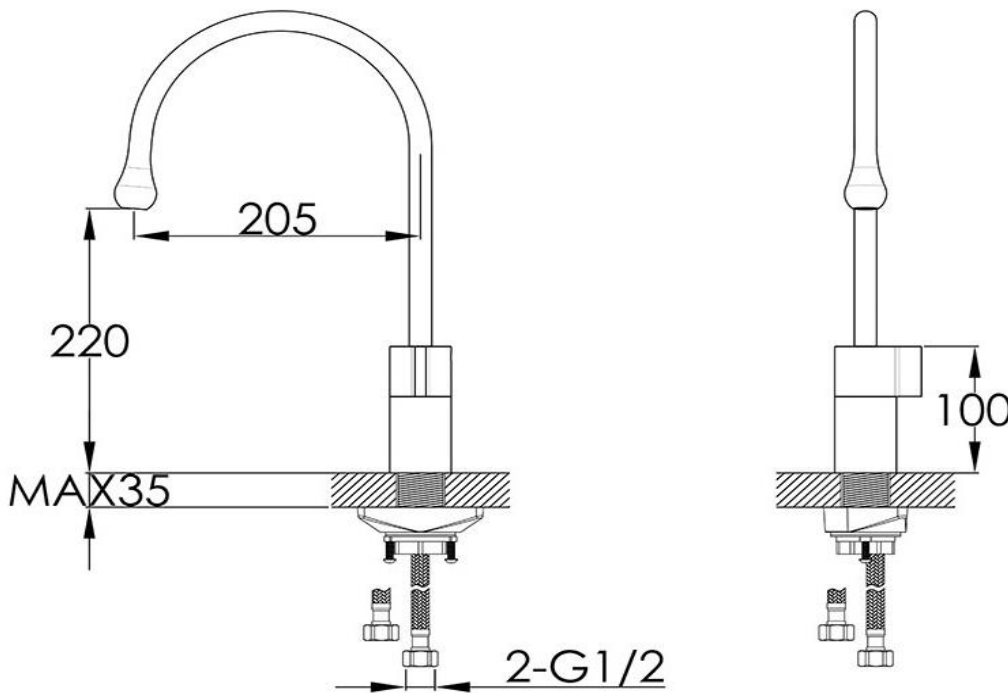

Gooseneck Kitchen Mixer

FWK0632CP

Orbit Gooseneck Kitchen Mixer Chrome

The Orbit mixer with its compact design, featuring a soft tear drop shaped spout is an elegant addition and perfect for a small scullery sink or elegant bar or coffee station. With the height that the gooseneck spout offers, it also works brilliantly with a vessel basin installation in any bathroom space. The single handle 'progressive' mixer allows you to precisely control the flow and temperature together in one clockwise movement.

220mm aerator height x 205mm reach

Mains pressure only

Recommended working pressure 200 – 500kPa (balanced)

Ceramic disc cartridge

35mm hole cut out size required for installation

CARE AND USE

Tapware

All finishes are smooth, abrasion resistant, corrosion resistant, fade-proof and easy to clean. All finishes are super hard wearing surfaces that won't chip, peel or tarnish with normal use. All surfaces should be regularly wiped clean with non scouring, neutral wash solutions.