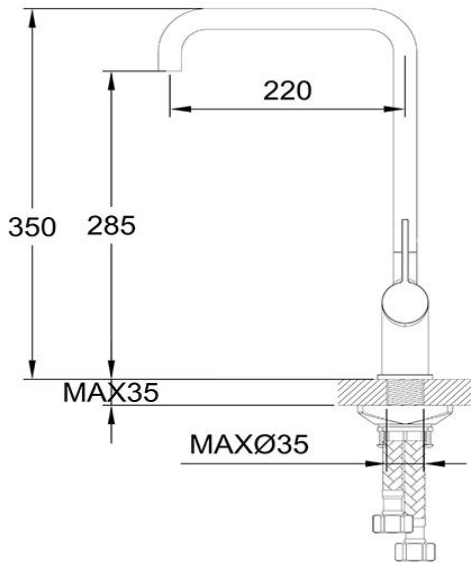

Chrome finish

285mm aerator height x 220mm reach

Solid stainless steel construction

Mains pressure only

Recommended working pressure 200 – 500kPa (balanced)

Sedal ceramic disc cartridge (Made in Spain)

35mm hole cut out size required for installation