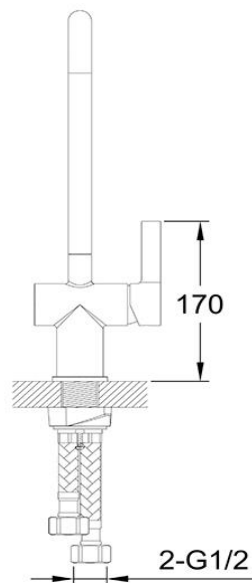

Gun metal finish

285mm aerator height x 220mm reach

Solid stainless steel construction

Mains pressure only

Recommended working pressure 200 - 500kPa (balanced)

Sedal ceramic disc cartridge (Made in Spain)

35mm hole cut out size required for installation