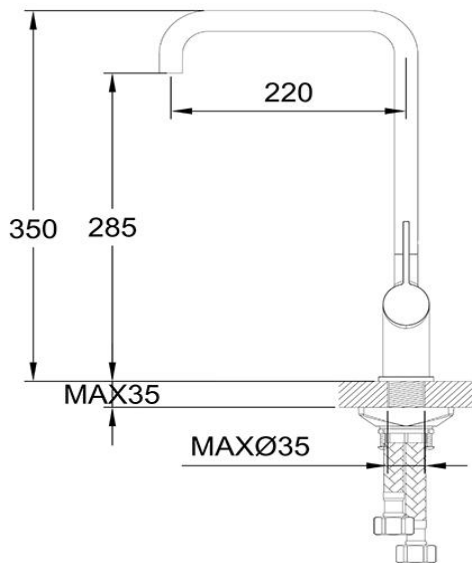

Gun metal finish

285mm aerator height x 220mm reach

Solid stainless steel construction

Mains pressure only

Recommended working pressure 200 - 500kPa (balanced)

Sedal ceramic disc cartridge (Made in Spain)

35mm hole cut out size required for installation