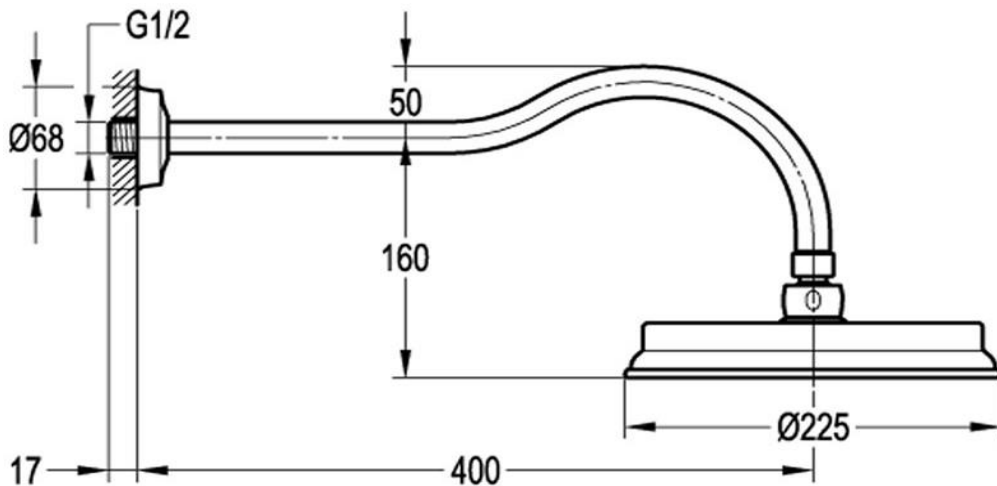

Rain Shower with Wall Arm

FLOVA®

FWL15AI

Liberty Rain Shower with Wall Arm Aged Iron

225mm rose and 400mm arm with 15mm male wall connection

Mains pressure only

Recommended working pressure 200 - 500kPa (balanced)