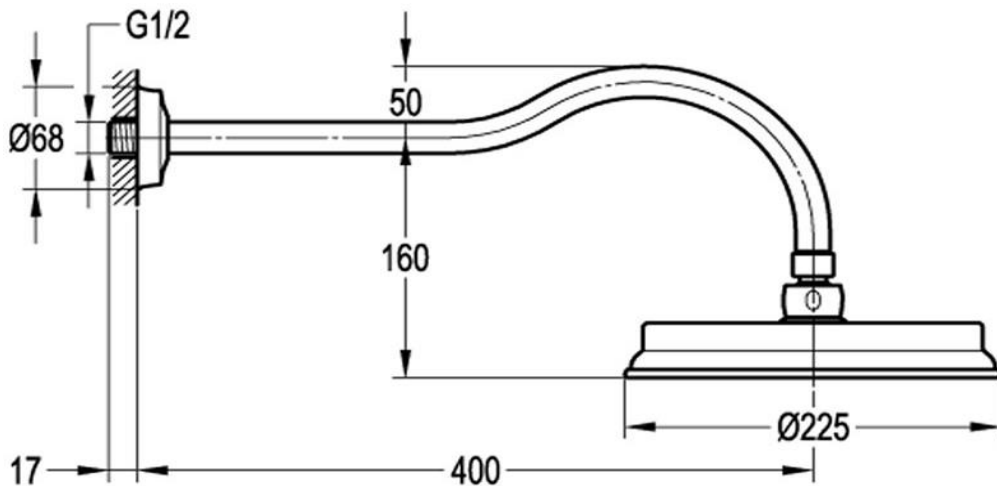

## Rain Shower with Wall Arm

**FLOVA®**

FWL15CP

Liberty Rain Shower with Wall Arm Chrome

225mm rose and 400mm arm with 15mm male wall connection

Mains pressure only

Recommended working pressure 200 - 500kPa (balanced)