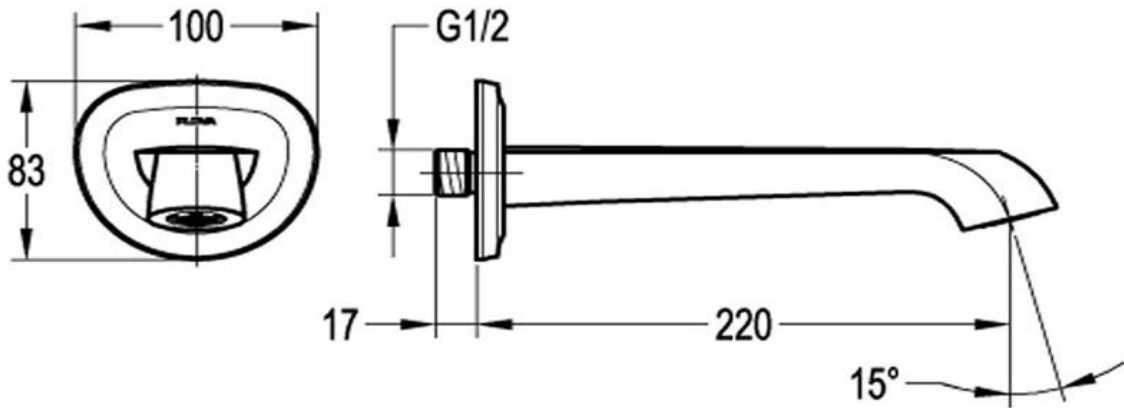

## Wall Mounted Bath Spout

**FLOVA®**

FWL27AI

Liberty Wall Mounted Bath Spout Aged Iron

220mm reach and 15mm male connection

Mains pressure only