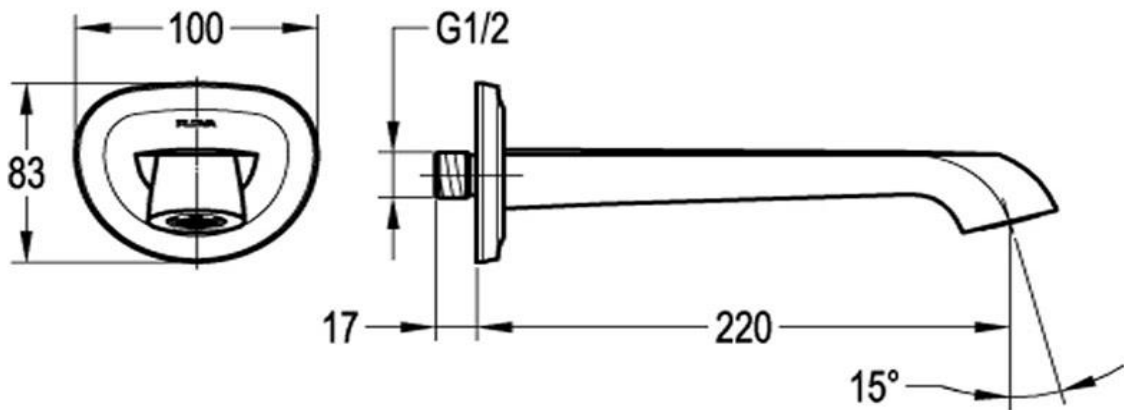

Liberty Wall Mounted Bath Spout

FLOVA®

FWL27CP

Liberty Wall Mounted Bath Spout Chrome

220mm reach and 15mm male connection

Mains pressure only

CARE AND USE

Chrome