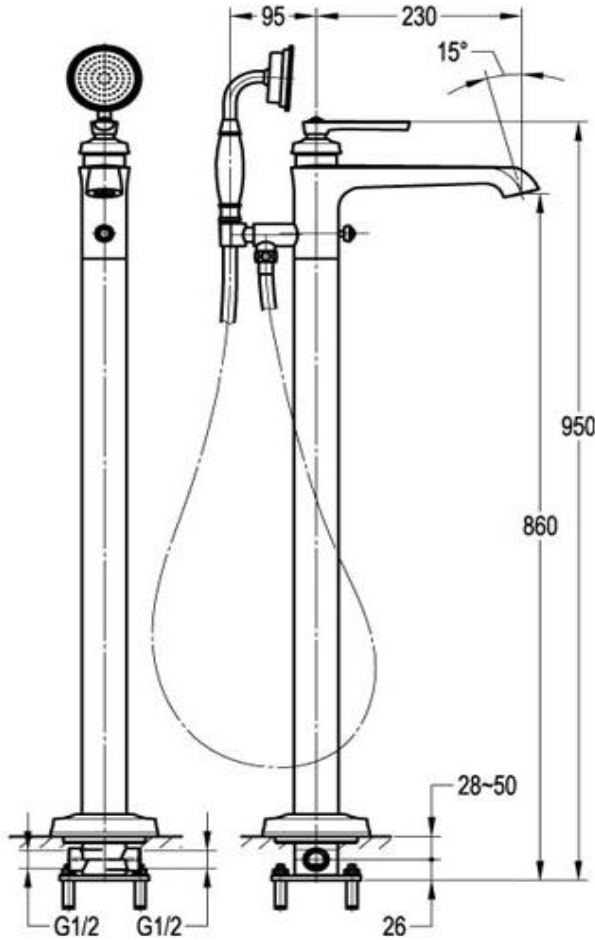

Floor Mounted Bath Mixer and Shower Set

FLOVA®

FWL7129AI

Liberty Floor Mounted Bath Mixer and Shower Set Aged Iron

Mains pressure only

Recommended working pressure 200 - 500kPa (balanced) Sedal ceramic disc cartridge (Made in Spain)