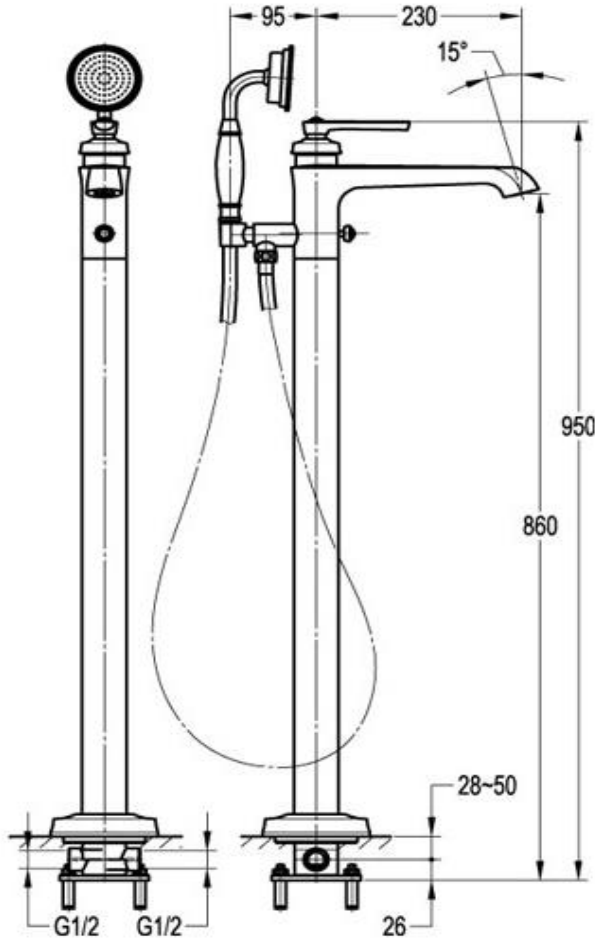

Floor Mounted Bath Mixer and Shower Set

FLOVA®

FWL7129CP

Liberty Floor Mounted Bath Mixer and Shower Set Chrome

Mains pressure only

Recommended working pressure 200 - 500kPa (balanced)

Sedal ceramic disc cartridge (Made in Spain)