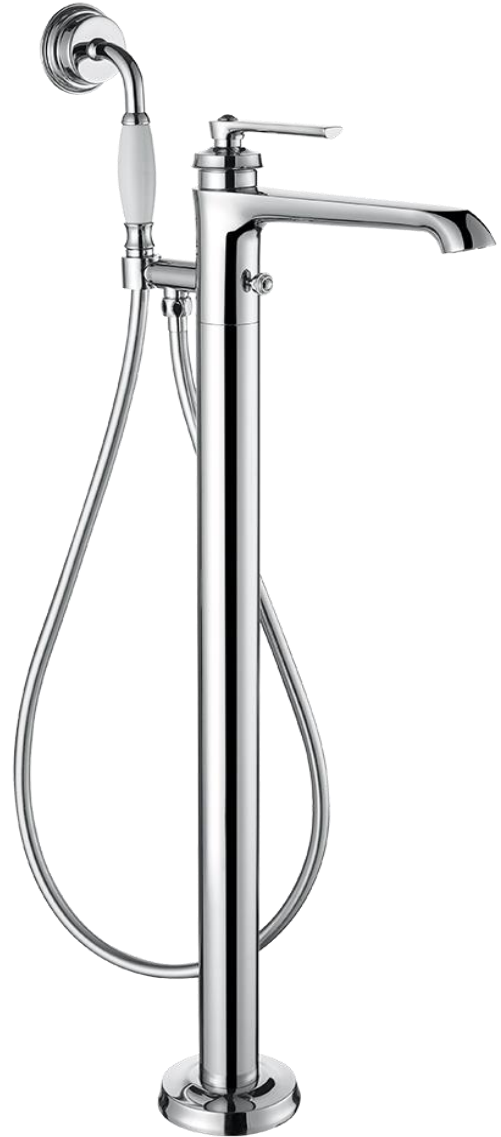

Floor Mounted Bath Mixer and Shower Set

FLOVA®

FWL7129CP

Liberty Floor Mounted Bath Mixer and Shower Set Chrome

Mains pressure only

Recommended working pressure 200 - 500kPa (balanced)

Sedal ceramic disc cartridge (Made in Spain)

CARE AND USE

Chrome

The chrome finish is smooth, abrasion resistant, corrosion resistant, fade-proof and easy to clean. It is a hard wearing surfaces that wont chip, peel or tarnish with normal use. All surfaces should be regularly wiped clean with non scouring, neutral wash solutions. Never use an abrasive cleaner.