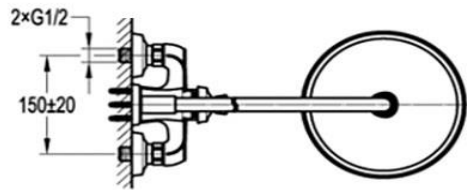

Shower Tower with Mixer

FLOVA®

FWL7629AI

Liberty Shower Tower with Mixer Aged Iron

1150mm height x 420mm reach

15mm male wall connection

Mains pressure only

Recommended working pressure 200 - 500kPa (balanced)

Note: Since this unit has an integrated shower and diverter mixer, no further mixer is required.

CARE AND USE

Tapware

All finishes are smooth, abrasion resistant, corrosion resistant, fade-proof and easy to clean. All finishes are super hard wearing surfaces that won't chip, peel or tarnish with normal use. All surfaces should be regularly wiped clean with non scouring, neutral wash solutions.

LIMITED PRODUCT WARRANTIES

To be read in conjunction with and subject to all terms and conditions contained in the Waterware 'Producer Statement' available on-line (<http://www.waterware.co.nz/media-downloads>) From date of purchase, Waterware Services warrants products from the following categories to be free from manufacturing defect subject to exclusions (if applicable):

Category	Domestic Installations	Commercial Installations	Exclusions	Wels
Tapware | 10 year conditional warranty	5 years parts and labour, 6-10 years parts only	1 year parts and labour	Handshowers and Hoses	3 Star 9L/min