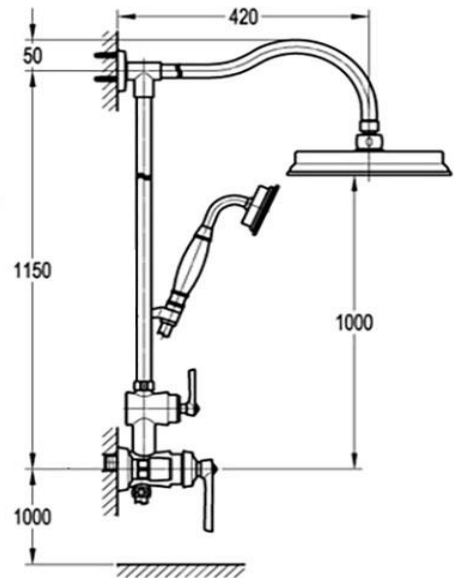

## Shower Tower with Mixer

**FLOVA®**

FWL7629AI

Liberty Shower Tower with Mixer Aged Iron

1150mm height x 420mm reach

15mm male wall connection

Mains pressure only

Recommended working pressure 200 - 500kPa (balanced)

Note: Since this unit has an integrated shower and diverter mixer, no further mixer is required.