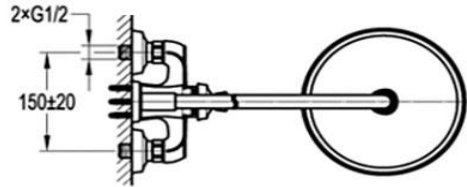

Shower Tower with Mixer

FLOVA®

FWL7629CP

Liberty Shower Tower with Mixer Chrome

1150mm height x 420mm reach

15mm male wall connection

Mains pressure only

Recommended working pressure 200 - 500kPa (balanced)

Note: Since this unit has an integrated shower and diverter mixer, no further mixer is required.

CARE AND USE

Chrome

The chrome finish is smooth, abrasion resistant, corrosion resistant, fade-proof and easy to clean. It is a hard wearing surfaces that wont chip, peel or tarnish with normal use. All surfaces should be regularly wiped clean with non scouring, neutral wash solutions. Never use an abrasive cleaner.

LIMITED PRODUCT WARRANTIES

To be read in conjunction with and subject to all terms and conditions contained in the Waterware 'Producer Statement' available on-line (<http://www.waterware.co.nz/media-downloads>) From date of purchase, Waterware Services warrants products from the following categories to be free from manufacturing defect subject to exclusions (if applicable):

Category	Domestic Installations	Commercial Installations	Exclusions	Wels
Tapware | 10 year conditional warranty	5 years parts and labour, 6-10 years parts only	1 year parts and labour	Handshowers and Hoses	3 Star 9L/min