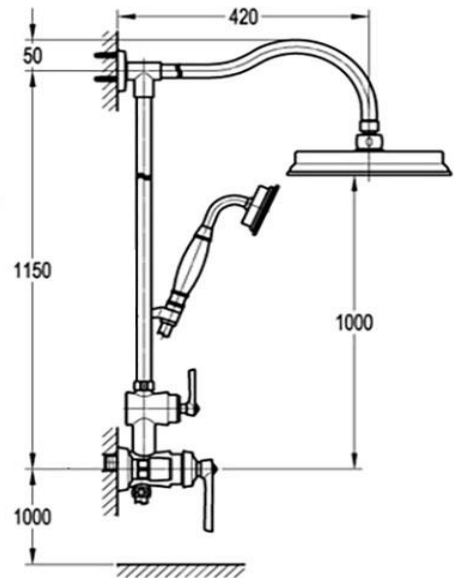

## Shower Tower with Mixer

**FLOVA®**

FWL7629CP

Liberty Shower Tower with Mixer Chrome

1150mm height x 420mm reach

15mm male wall connection

Mains pressure only

Recommended working pressure 200 - 500kPa (balanced)

Note: Since this unit has an integrated shower and diverter mixer, no further mixer is required.