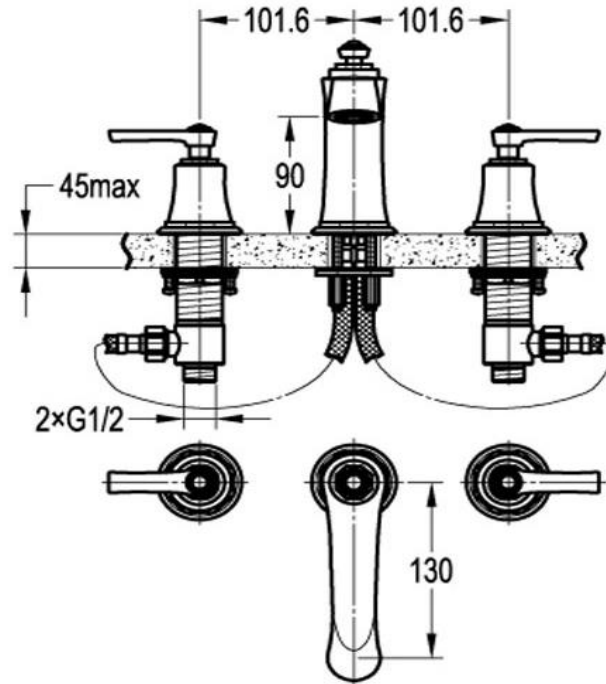

3 Hole Deck Mounted Basin Mixer

FLOVA®

FWL8259CP

Liberty 3 Hole Deck Mounted Basin Mixer Chrome

90mm aerator height x 130mm reach

Mains pressure only

Recommended working pressure 200 - 500kPa (balanced)

Ceramic disc cartridge

CARE AND USE

Chrome

The chrome finish is smooth, abrasion resistant, corrosion resistant, fade-proof and easy to clean. It is a hard wearing surfaces that wont chip, peel or tarnish with normal use. All surfaces should be regularly wiped clean with non scouring, neutral wash solutions. Never use an abrasive cleaner.

LIMITED PRODUCT WARRANTIES

To be read in conjunction with and subject to all terms and conditions contained in the Waterware 'Producer Statement' available on-line (<http://www.waterware.co.nz/media-downloads>) From date of purchase, Waterware Services warrants products from the following categories to be free from manufacturing defect subject to exclusions (if applicable):

Category	Domestic Installations	Commercial Installations	Exclusions	Wels
Tapware | 10 year conditional warranty	5 years parts and labour, 6-10 years parts only	1 year parts and labour	Handshowers and Hoses	5 Star 5L/min