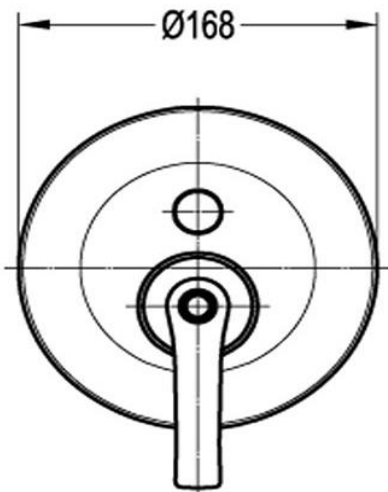

# Shower Divert Mixer

**FLOVA**<sup>®</sup>

FWL8308CP

Liberty Shower Divert Mixer Chrome

- Shower divert mixer finished in chrome
- Mains pressure only
- Recommended working pressure 200 - 500kPa (balanced)
- Sedal ceramic disc cartridge (Made in Spain)