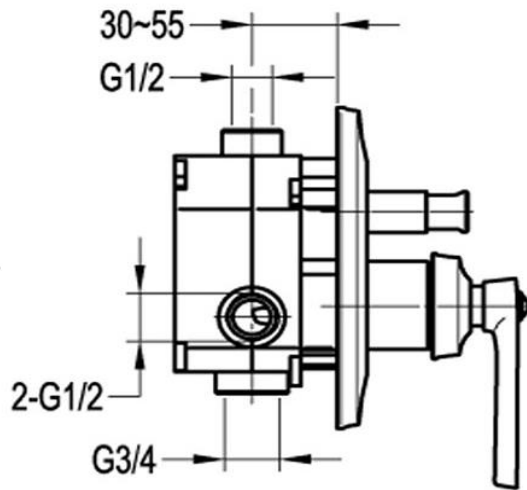

# Shower Divert Mixer

**FLOVA**<sup>®</sup>

FWL8308CP

Liberty Shower Divert Mixer Chrome

- Shower divert mixer finished in chrome
- Mains pressure only
- Recommended working pressure 200 - 500kPa (balanced)
- Sedal ceramic disc cartridge (Made in Spain)