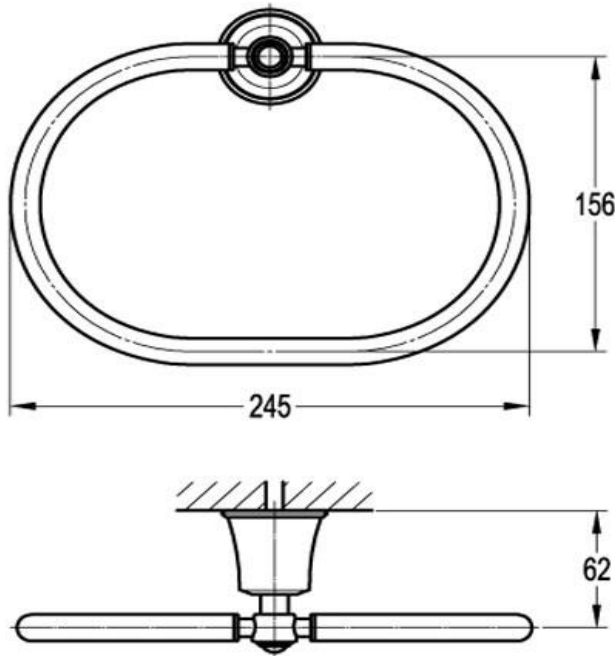

Towel Ring

FLOVA[®]

FWL8985

Liberty Towel Ring Oil Rubbed Bronze

Wall mounted towel ring finished in oil rubbed bronze

CARE AND USE

Tapware

All finishes are smooth, abrasion resistant, corrosion resistant, fade-proof and easy to clean. All finishes are super hard wearing surfaces that won't chip, peel or tarnish with normal use. All surfaces should be regularly wiped clean with non scouring, neutral wash solutions.