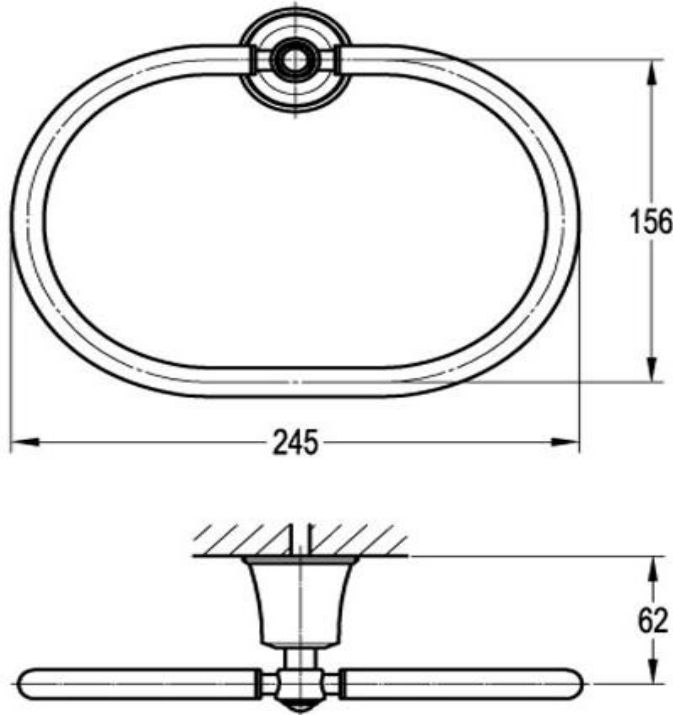

## Towel Ring

FLOVA®

FWL8985CP

Liberty Towel Ring Chrome

Wall mounted towel ring finished in chrome