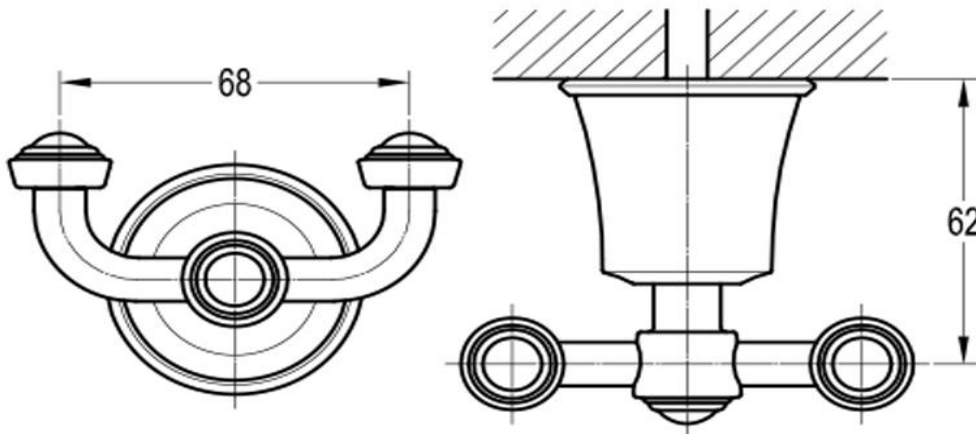

Robe Hook

FLOVA®

FWL8988

Liberty Robe Hook Oil Rubbed Bronze

Wall mounted robe hook finished in oil rubbed bronze

CARE AND USE

Tapware

All finishes are smooth, abrasion resistant, corrosion resistant, fade-proof and easy to clean. All finishes are super hard wearing surfaces that won't chip, peel or tarnish with normal use. All surfaces should be regularly wiped clean with non scouring, neutral wash solutions.