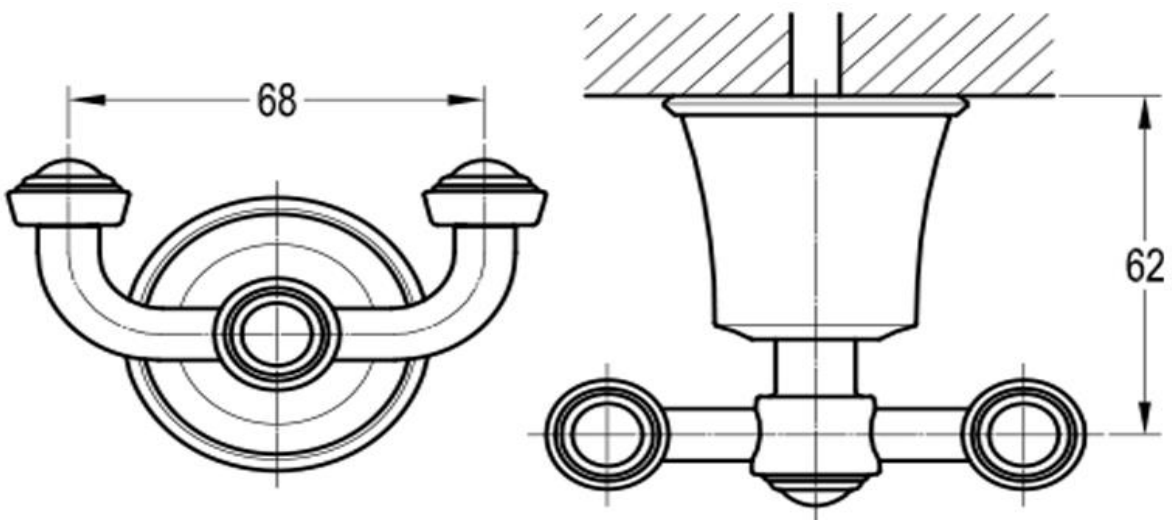

Robe Hook

FLOVA®

FWL8988AI

Liberty Robe Hook Aged Iron

Wall mounted robe hook finished in aged iron

CARE AND USE

Tapware

All finishes are smooth, abrasion resistant, corrosion resistant, fade-proof and easy to clean. All finishes are super hard wearing surfaces that won't chip, peel or tarnish with normal use. All surfaces should be regularly wiped clean with non scouring, neutral wash solutions.