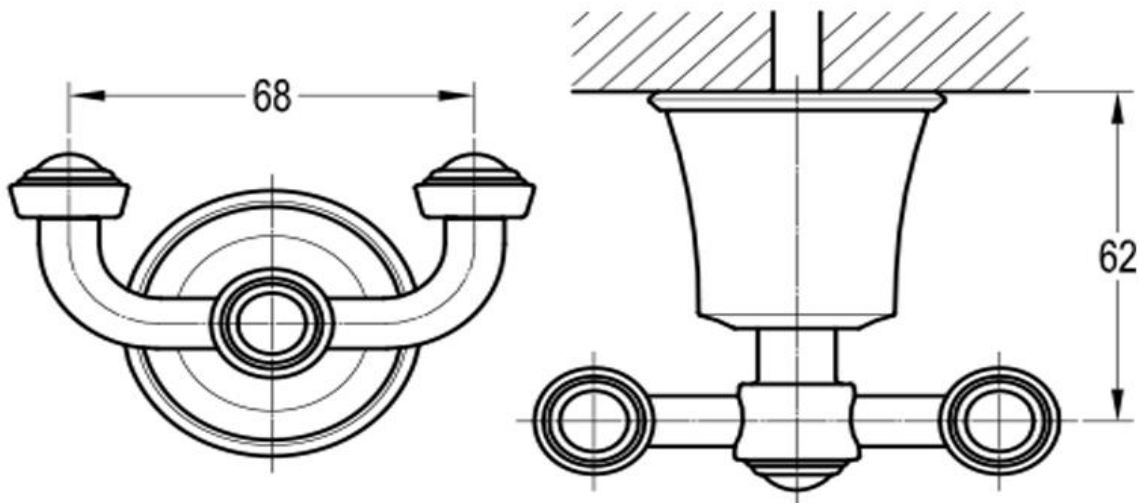

## Robe Hook

FLOVA®

FWL8988CP

Liberty Robe Hook Chrome

Wall mounted robe hook finished in chrome