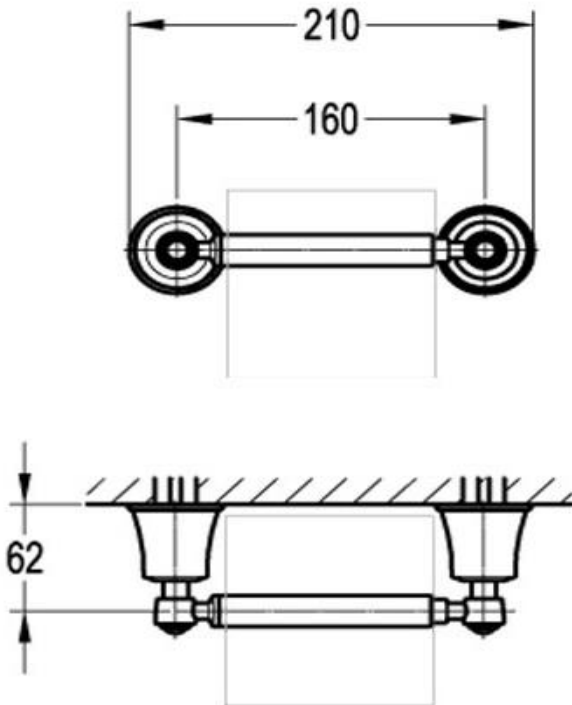

## Toilet Roll Holder

**FLOVA®**

FWL8989

Liberty Toilet Roll Holder Oil Rubbed Bronze

Wall mounted toilet roll holder finished in oil rubbed bronze