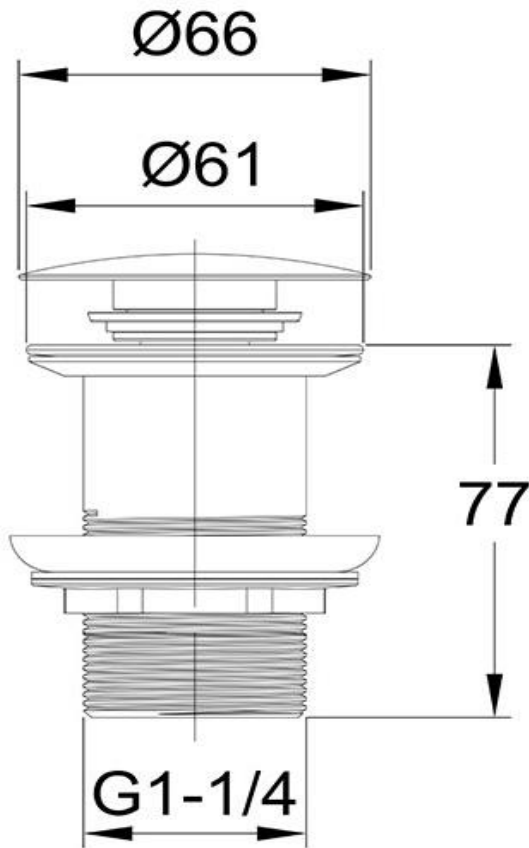

Clikclak Pop-Up Dome Waste Oil Rubbed Bronze

FWL9269

Clikclak Pop-Up Dome Waste

Clikclak pop-up waste with an oil rubbed bronze dome shaped plug
 plug
 32mm diameter

CARE AND USE

Tapware

All finishes are smooth, abrasion resistant, corrosion resistant, fade-proof and easy to clean. All finishes are super hard wearing surfaces that won't chip, peel or tarnish with normal use. All surfaces should be regularly wiped clean with non scouring, neutral wash solutions.