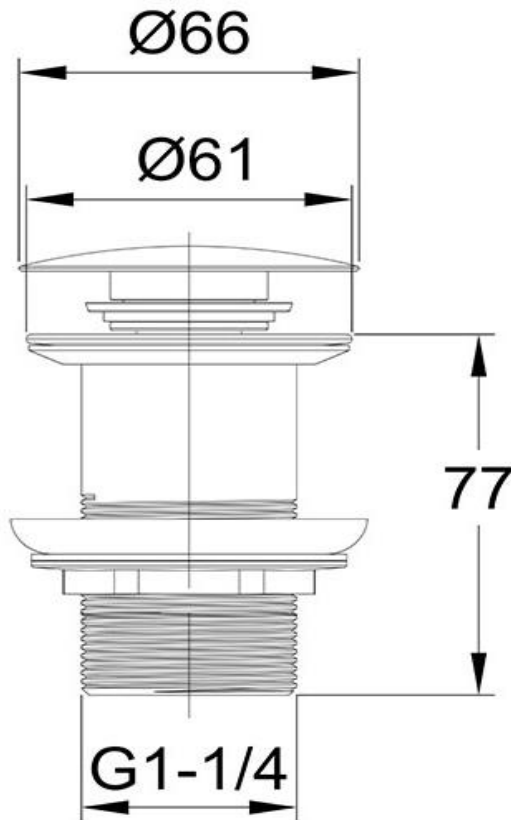

Clikclak Pop-Up Dome Waste Aged Iron

FWL9269AI

Clikclak Pop-Up Dome Waste

Clikclak pop-up waste with a dome shaped plug in aged iron
32mm diameter

CARE AND USE

Tapware

All finishes are smooth, abrasion resistant, corrosion resistant, fade-proof and easy to clean. All finishes are super hard wearing surfaces that won't chip, peel or tarnish with normal use. All surfaces should be regularly wiped clean with non scouring, neutral wash solutions.