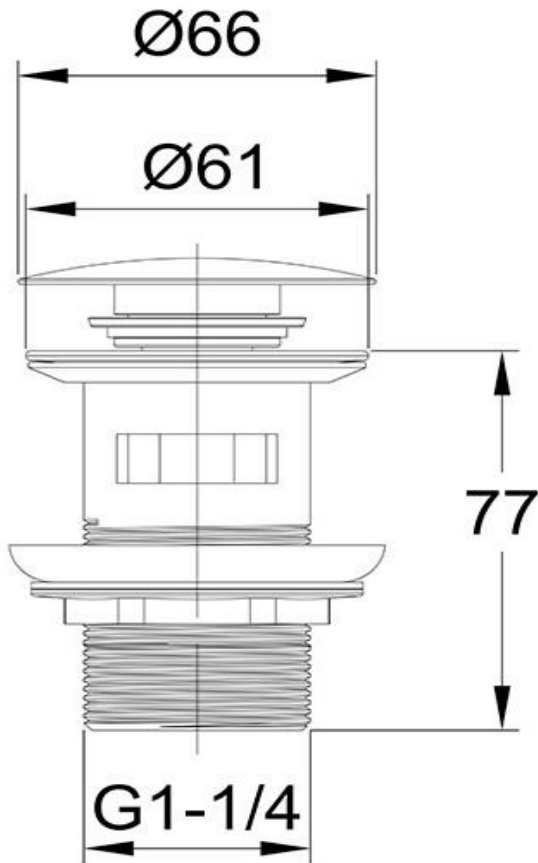

Clikclak Overflow Pop-Up Dome Waste Oil Rubbed Bronze

FWL92690

Clikclak Overflow Pop-Up Dome Waste

Clikclak pop-up waste with an oil rubbed bronze dome shaped plug for basins with integrated overflow.
32mm diameter