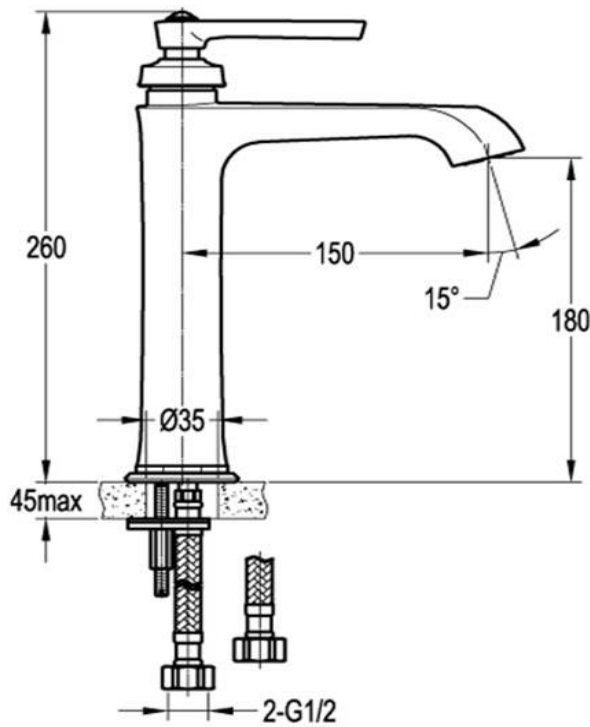

Tall Basin Mixer

FLOVA®

FWL9809ACP

Liberty Tall Basin Mixer Chrome

Tall height basin mixer finished in chrome

180mm aerator height x 150mm reach

Mains pressure only

Recommended working pressure 200 – 500kPa (balanced)

Sedal ceramic disc cartridge (Made in Spain)

CARE AND USE

Chrome

The chrome finish is smooth, abrasion resistant, corrosion resistant, fade-proof and easy to clean. It is a hard wearing surfaces that wont chip, peel or tarnish with normal use. All surfaces should be regularly wiped clean with non scouring, neutral wash solutions. Never use an abrasive cleaner.

LIMITED PRODUCT WARRANTIES

To be read in conjunction with and subject to all terms and conditions contained in the Waterware 'Producer Statement' available on-line (<http://www.waterware.co.nz/media-downloads>) From date of purchase, Waterware Services warrants products from the following categories to be free from manufacturing defect subject to exclusions (if applicable):

Category	Domestic Installations	Commercial Installations	Exclusions	Wels
Tapware | 10 year conditional warranty	5 years parts and labour, 6-10 years parts only	1 year parts and labour	Handshowers and Hoses	5 Star 5L/min