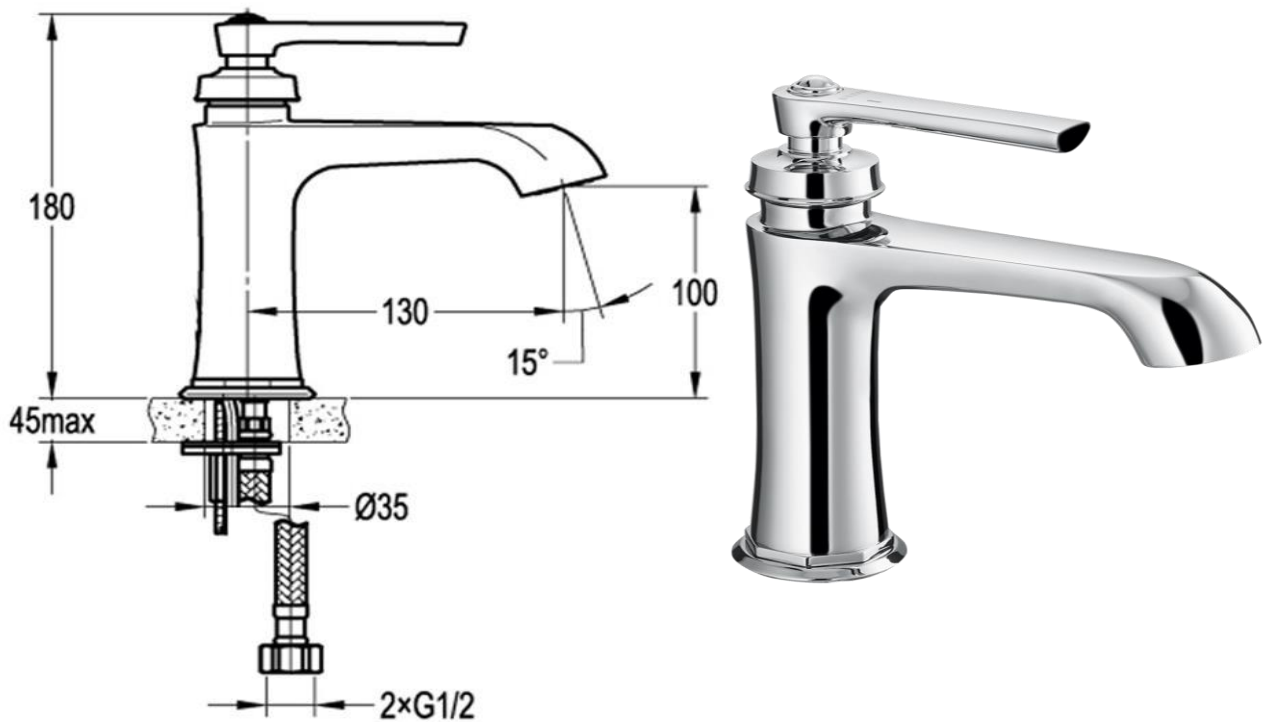

## Standard Basin Mixer

**FLOVA®**

FWL9809CP

Liberty Standard Basin Mixer Chrome

Standard height basin mixer finished in chrome

100mm aerator height x 130mm reach

Mains pressure only

Recommended working pressure 200 – 500kPa (balanced)

Sedal ceramic disc cartridge (Made in Spain)