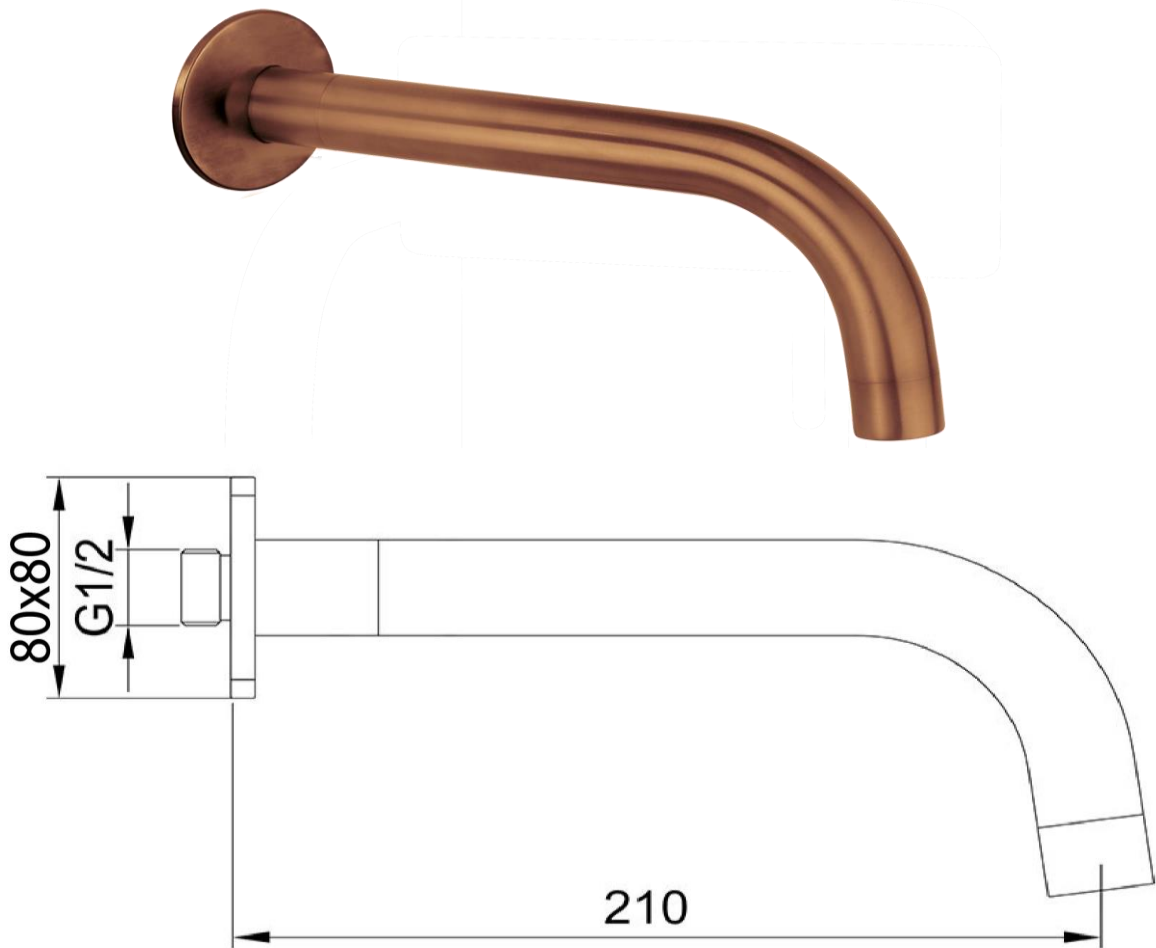

Wall Mounted Bath Spout (Round)

FWLO08ABC

Loft Wall Mounted Bath Spout (Round) Brushed Copper

Wall mounted bath spout in a brushed copper finish

210mm reach and 15mm male connection

80mm round faceplate

Mains pressure only