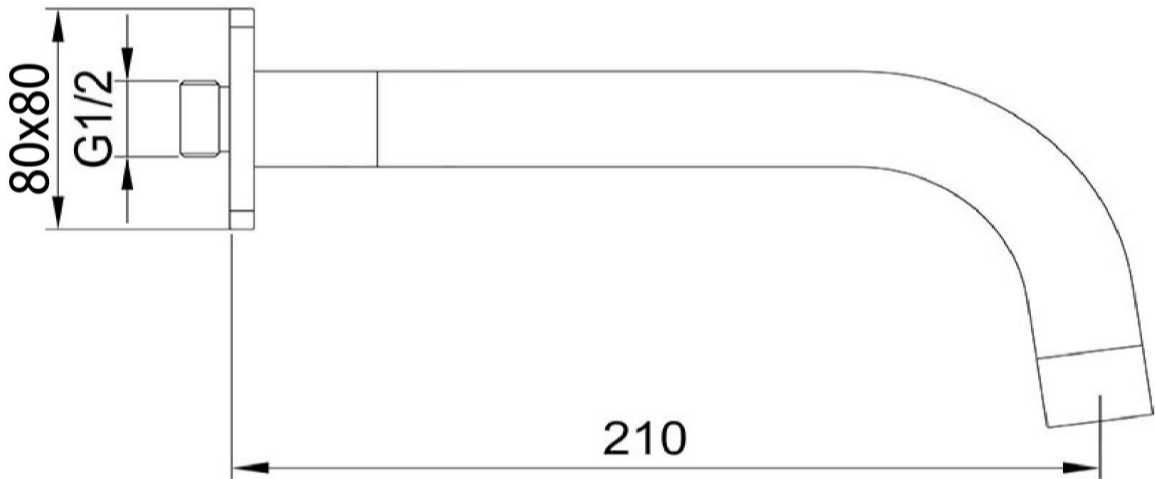

Wall Mounted Bath Spout (Round)

FWLO08ACP

Loft Wall Mounted Bath Spout (Round) Chrome

Wall mounted bath spout in a chrome finish

210mm reach and 15mm male connection

80mm round faceplate

Mains pressure only