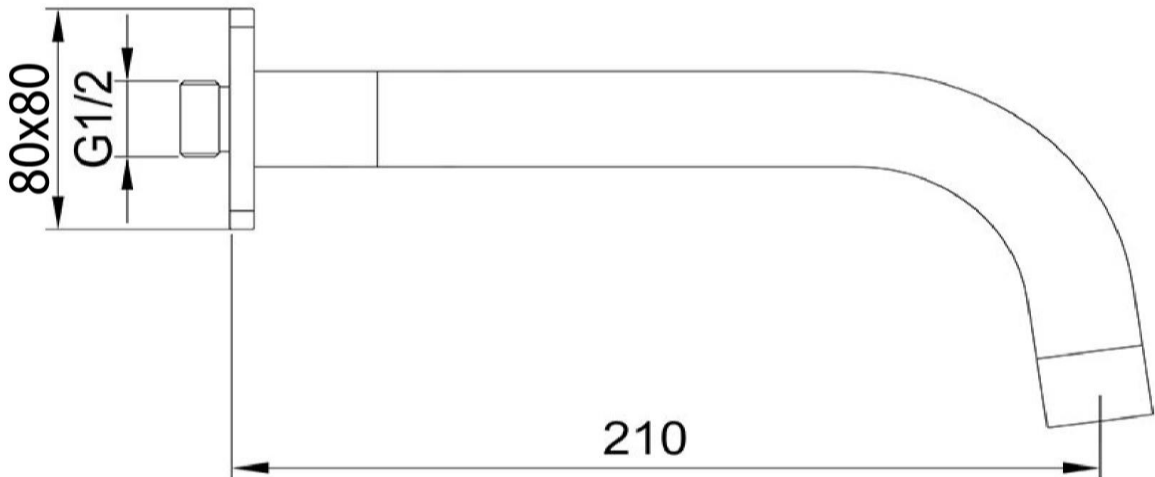

Wall Mounted Bath Spout (Round)

FWLO08AGM

Loft Wall Mounted Bath Spout (Round) Gun Metal

Wall mounted bath spout in a gun metal finish

210mm reach and 15mm male connection

80mm round faceplate

Mains pressure only