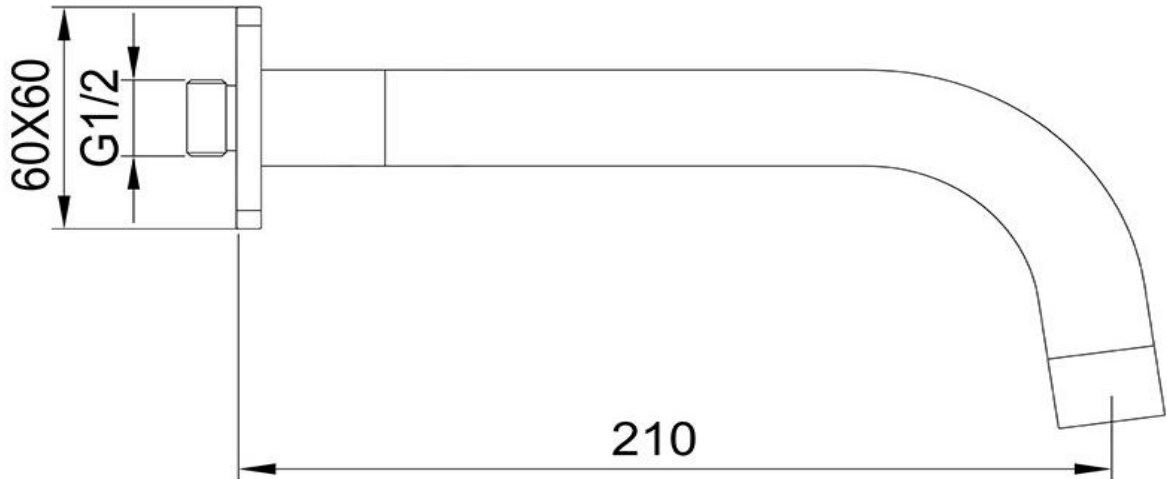

## Wall Mounted Bath Spout

FWLO08BC

Loft Wall Mounted Bath Spout Brushed Copper

Wall mounted bath spout in a brushed copper finish

210mm reach and 15mm male connection

60mm faceplate

Mains pressure only