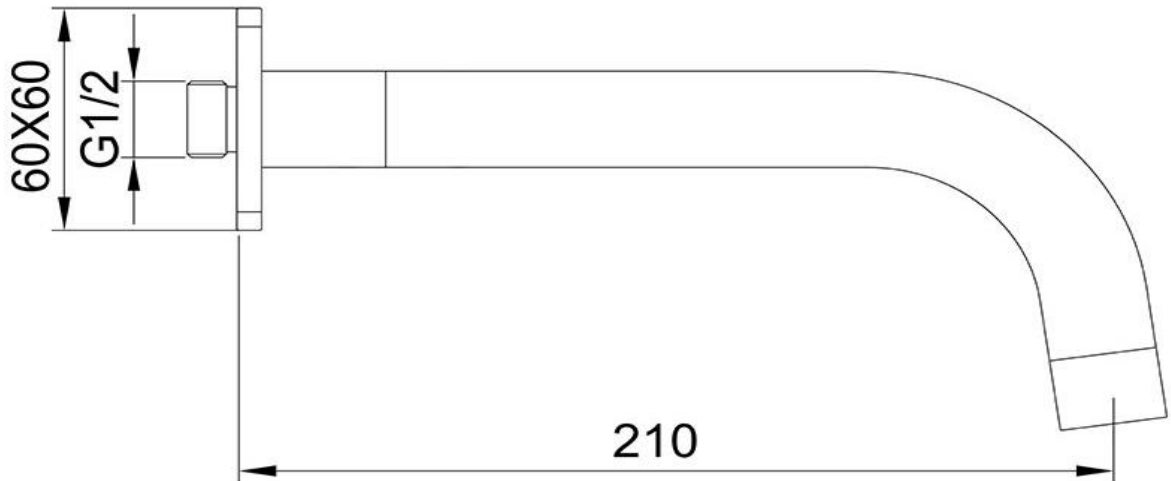

Wall Mounted Bath Spout

FWLO08CP

Loft Wall Mounted Bath Spout Chrome

Wall mounted bath spout in a chrome finish

210mm reach and 15mm male connection

60mm faceplate

Mains pressure only

CARE AND USE