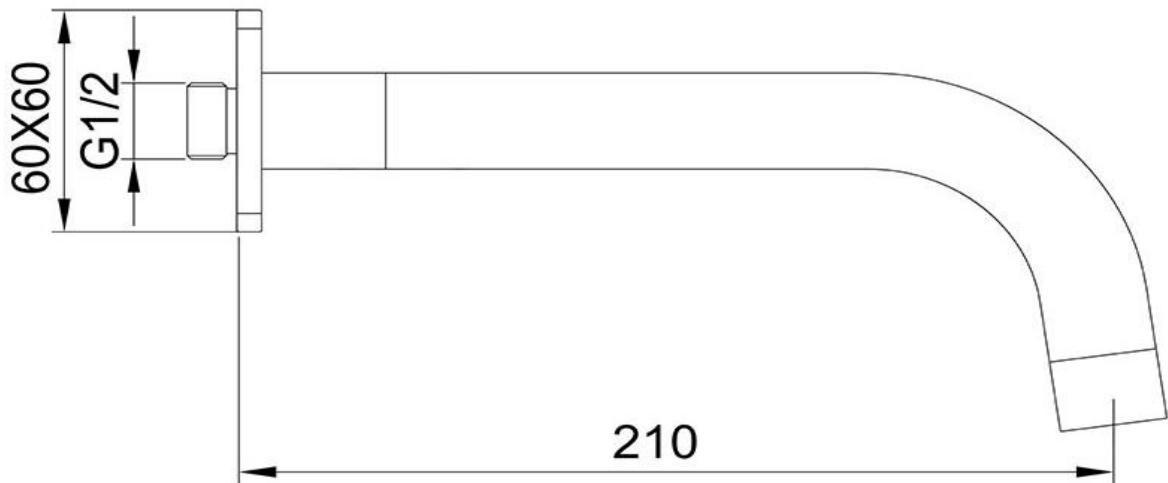

## Wall Mounted Bath Spout

FWLO08GM

Loft Wall Mounted Bath Spout Gun Metal

Wall mounted bath spout in a gun metal finish

210mm reach and 15mm male connection

60mm faceplate

Mains pressure only