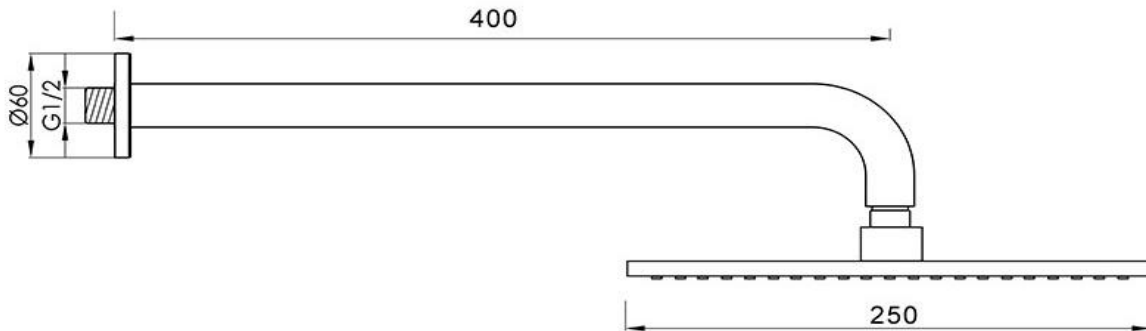

Rain Shower with Wall Arm

FWL009CP

Loft Rain Shower with Wall Arm Chrome

Wall mounted rain shower dump rose and arm in chrome
 250mm rose and 400mm arm with 15mm male wall connection
 Mains pressure only
 Recommended working pressure 200 - 500kPa (balanced)