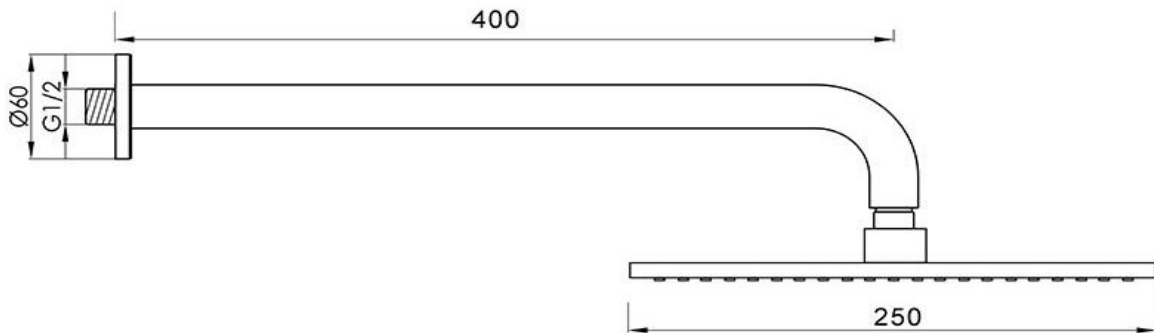

## Rain Shower with Wall Arm

FWL009GM

Loft Rain Shower with Wall Arm Gun Metal

Wall mounted rain shower dump rose and arm in gun metal  
 250mm rose and 400mm arm with 15mm male wall connection  
 Mains pressure only  
 Recommended working pressure 200 - 500kPa (balanced)