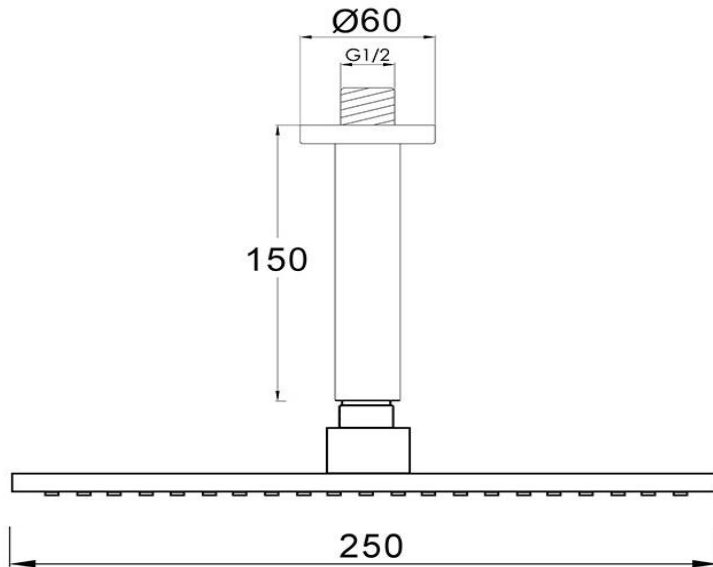

Rain Shower with Ceiling Arm

FWLO10BC

Loft Rain Shower with Ceiling Arm Brushed Copper

Ceiling mounted rain shower dump rose and arm in brushed copper

250mm rose and 150mm arm with 15mm male ceiling connection

Mains pressure only

Recommended working pressure 200 - 500kPa (balanced)

CARE AND USE

Tapware

All finishes are smooth, abrasion resistant, corrosion resistant, fade-proof and easy to clean. All finishes are super hard wearing surfaces that won't chip, peel or tarnish with normal use. All surfaces should be regularly wiped clean with non scouring, neutral wash solutions.

LIMITED PRODUCT WARRANTIES

To be read in conjunction with and subject to all terms and conditions contained in the Waterware 'Producer Statement' available on-line (<http://www.waterware.co.nz/media-downloads>) From date of purchase, Waterware Services warrants products from the following categories to be free from manufacturing defect subject to exclusions (if applicable):

Category	Domestic Installations	Commercial Installations	Exclusions	Wels
Tapware | 10 year conditional warranty	5 years parts and labour, 6-10 years parts only	1 year parts and labour	Handshowers and Hoses	3 Star 9L/min