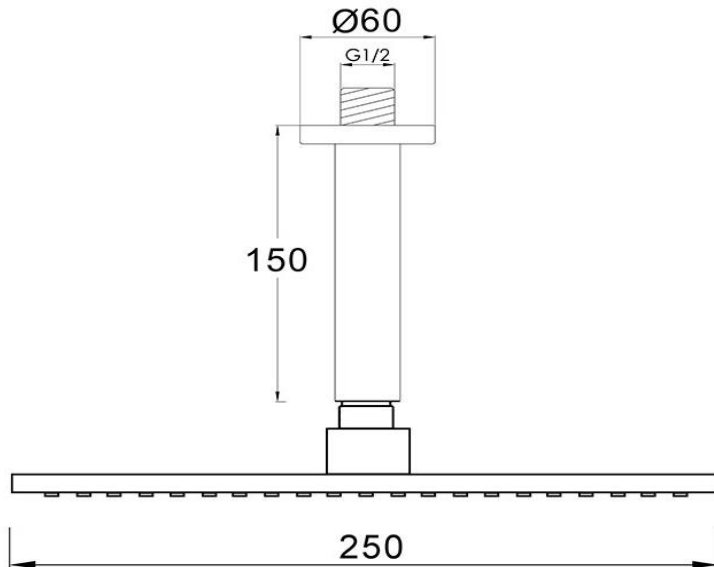

Rain Shower with Ceiling Arm

FWLO10CP

Loft Rain Shower with Ceiling Arm Chrome

Ceiling mounted rain shower dump rose and arm in chrome
250mm rose and 400mm arm with 15mm male ceiling
connection

Mains pressure only

Recommended working pressure 200 - 500kPa (balanced)

CARE AND USE

Tapware

All finishes are smooth, abrasion resistant, corrosion resistant, fade-proof and easy to clean. All finishes are super hard wearing surfaces that won't chip, peel or tarnish with normal use. All surfaces should be regularly wiped clean with non scouring, neutral wash solutions.

LIMITED PRODUCT WARRANTIES

To be read in conjunction with and subject to all terms and conditions contained in the Waterware 'Producer Statement' available on-line (<http://www.waterware.co.nz/media-downloads>) From date of purchase, Waterware Services warrants products from the following categories to be free from manufacturing defect subject to exclusions (if applicable):

Category	Domestic Installations	Commercial Installations	Exclusions	Wels
Tapware | 10 year conditional warranty	5 years parts and labour, 6-10 years parts only	1 year parts and labour	Handshowers and Hoses	3 Star 9L/min