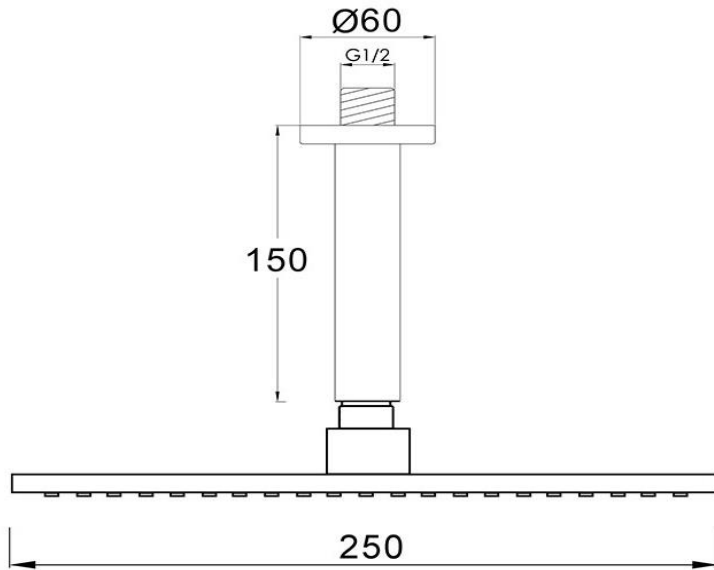

Rain Shower with Ceiling Arm

FWLO10GM

Loft Rain Shower with Ceiling Arm Gun Metal

Ceiling mounted rain shower dump rose and arm in gun metal
250mm rose and 150mm arm with 15mm male ceiling
connection

Mains pressure only

Recommended working pressure 200 - 500kPa (balanced)

CARE AND USE

Tapware

All finishes are smooth, abrasion resistant, corrosion resistant, fade-proof and easy to clean. All finishes are super hard wearing surfaces that won't chip, peel or tarnish with normal use. All surfaces should be regularly wiped clean with non scouring, neutral wash solutions.

LIMITED PRODUCT WARRANTIES

To be read in conjunction with and subject to all terms and conditions contained in the Waterware 'Producer Statement' available on-line (<http://www.waterware.co.nz/media-downloads>) From date of purchase, Waterware Services warrants products from the following categories to be free from manufacturing defect subject to exclusions (if applicable):

Category	Domestic Installations	Commercial Installations	Exclusions	Wels
Tapware | 10 year conditional warranty	5 years parts and labour, 6-10 years parts only	1 year parts and labour	Handshowers and Hoses	3 Star 9L/min