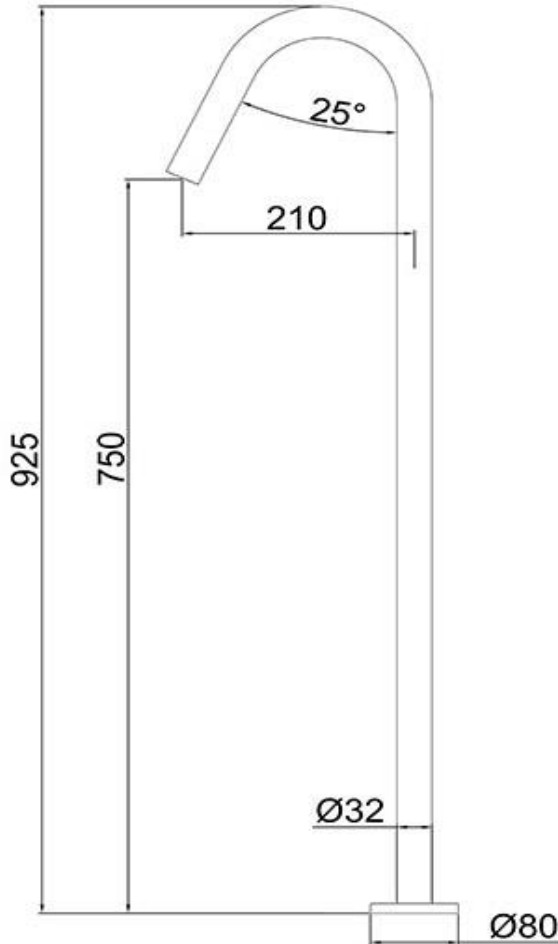

Floor Mounted Bath Spout

FWLO1500CP

Loft Floor Mounted Bath Spout Chrome

Floor mounted bath spout in gun metal

925mm high x 210mm reach

Mains pressure only

CARE AND USE

Tapware