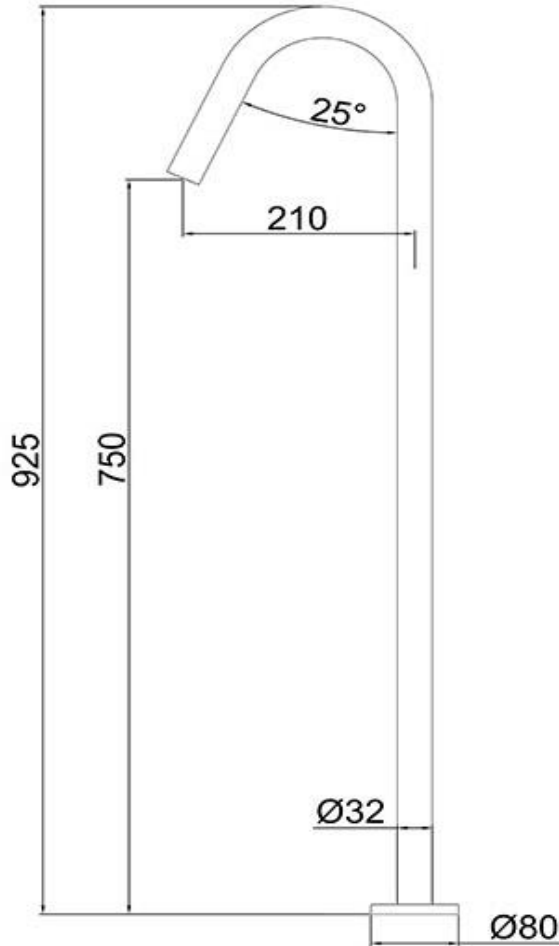

Floor Mounted Bath Spout

FWLO1500GM

Loft Floor Mounted Bath Spout Gun Metal

Floor mounted bath spout in gun metal

925mm high x 210mm reach

Mains pressure only

CARE AND USE

Tapware