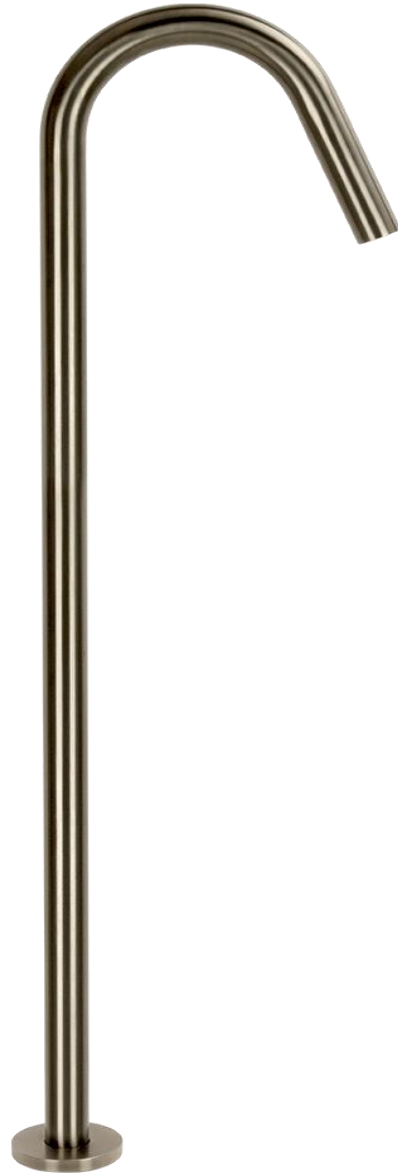

Floor Mounted Bath Spout

FWLO1500GM

Loft Floor Mounted Bath Spout Gun Metal

Floor mounted bath spout in gun metal

925mm high x 210mm reach

Mains pressure only

CARE AND USE

Tapware