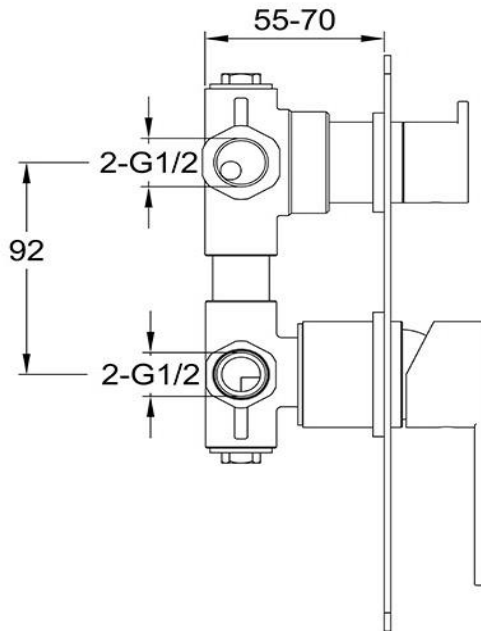

## Shower Divert Mixer

FWLO2037BC

Loft Shower Divert Mixer Brushed Copper

Shower divert mixer finished in brushed copper

Mains pressure only

Recommended working pressure 200 - 500kPa (balanced)