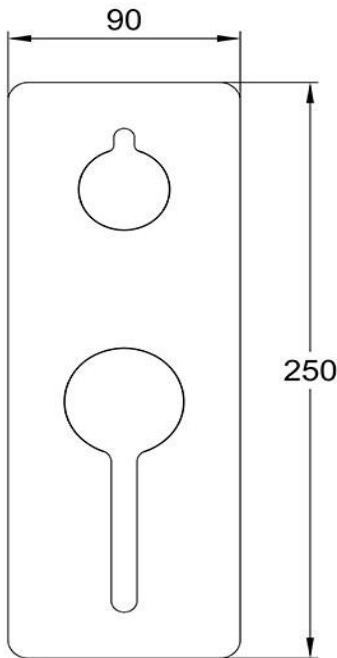

## Shower Divert Mixer

FWLO2037BC

Loft Shower Divert Mixer Brushed Copper

Shower divert mixer finished in brushed copper

Mains pressure only

Recommended working pressure 200 - 500kPa (balanced)