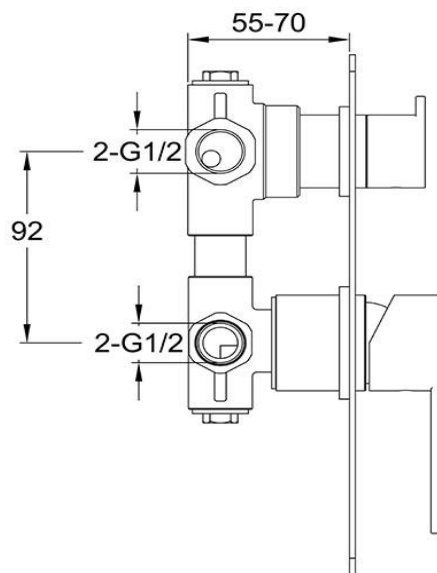

## Shower Divert Mixer

FWLO2037CP

Loft Shower Divert Mixer Chrome

Shower divert mixer finished in chrome

Mains pressure only

Recommended working pressure 200 - 500kPa (balanced)