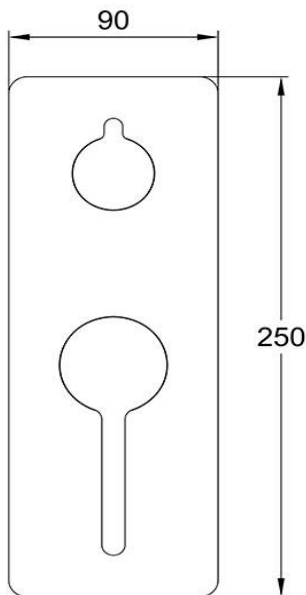

## Shower Divert Mixer

FWLO2037CP

Loft Shower Divert Mixer Chrome

Shower divert mixer finished in chrome

Mains pressure only

Recommended working pressure 200 - 500kPa (balanced)