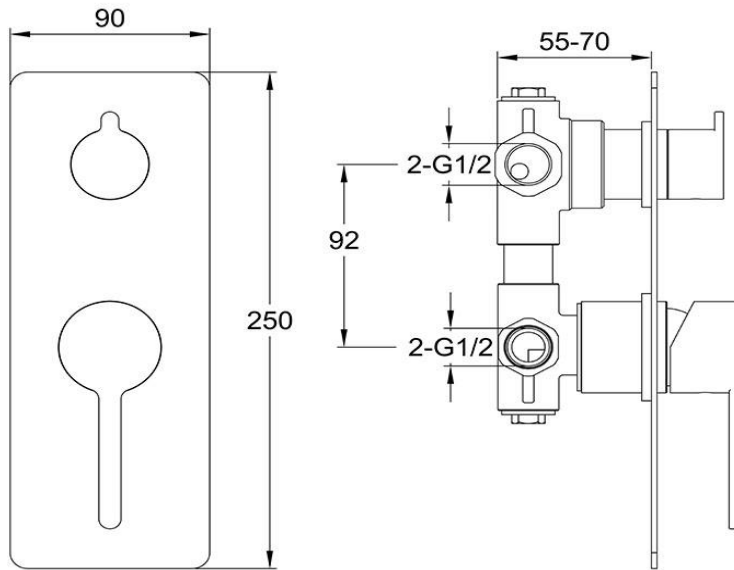

## Shower Divert Mixer

FWLO2037GM

Loft Shower Divert Mixer Gun Metal

Shower divert mixer finished in gun metal

Mains pressure only

Recommended working pressure 200 - 500kPa (balanced)