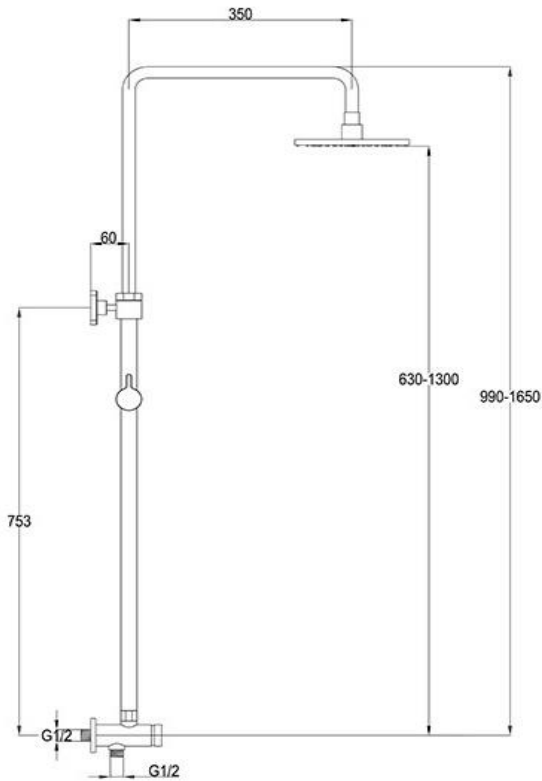

Shower Tower 3 Function

FWLO3050GM

Loft Shower Tower 3 Function Gun Metal

Shower tower with a 3 function hand shower finished in gun metal

1650mm high x 350mm reach

15mm integrated male wall connection

Mains pressure only

Recommended working pressure 200 - 500kPa (balanced)

Note: Since this unit has an integrated diverter, only a standard shower mixer is required

CARE AND USE

Tapware

All finishes are smooth, abrasion resistant, corrosion resistant, fade-proof and easy to clean. All finishes are super hard wearing surfaces that won't chip, peel or tarnish with normal use. All surfaces should be regularly wiped clean with non scouring, neutral wash solutions.

LIMITED PRODUCT WARRANTIES

To be read in conjunction with and subject to all terms and conditions contained in the Waterware 'Producer Statement' available on-line (<http://www.waterware.co.nz/media-downloads>) From date of purchase, Waterware Services warrants products from the following categories to be free from manufacturing defect subject to exclusions (if applicable):

Category	Domestic Installations	Commercial Installations	Exclusions	Wels
Tapware | 10 year conditional warranty	5 years parts and labour, 6-10 years parts only	1 year parts and labour	Handshowers and Hoses	3 Star 9L/min