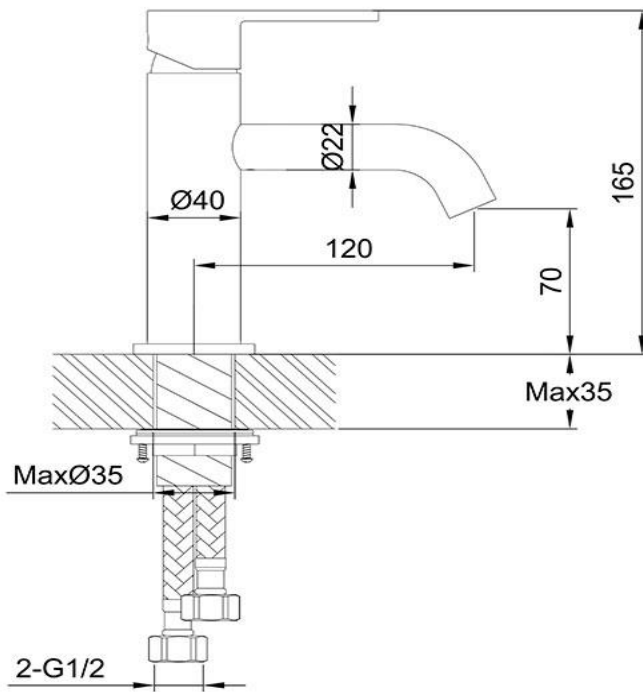

Standard Basin Mixer

FWLO8228BC

Loft Standard Basin Mixer Brushed Copper

Standard height basin mixer finished in brushed copper

70mm aerator height x 120mm reach

Mains pressure only

Recommended working pressure 200 - 500kPa (balanced)