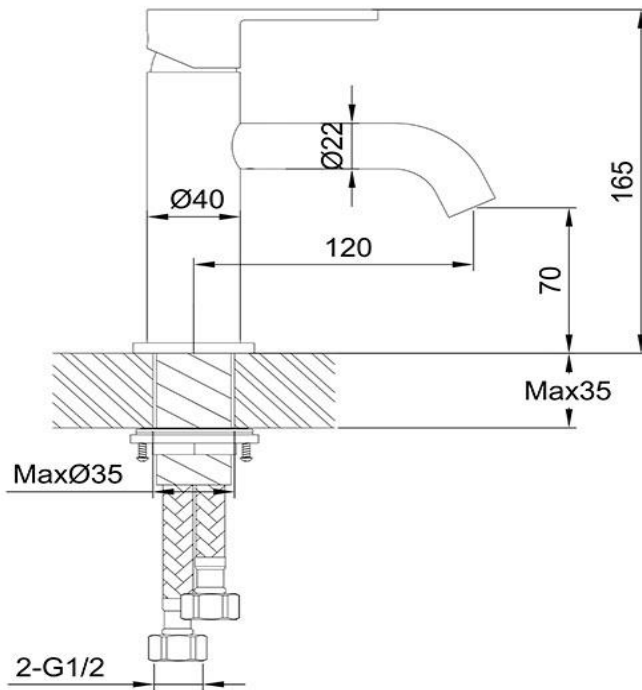

## Standard Basin Mixer

FWLO8228CP

Loft Standard Basin Mixer Chrome

Standard height basin mixer finished in chrome

70mm aerator height x 120mm reach

Mains pressure only

Recommended working pressure 200 - 500kPa (balanced)