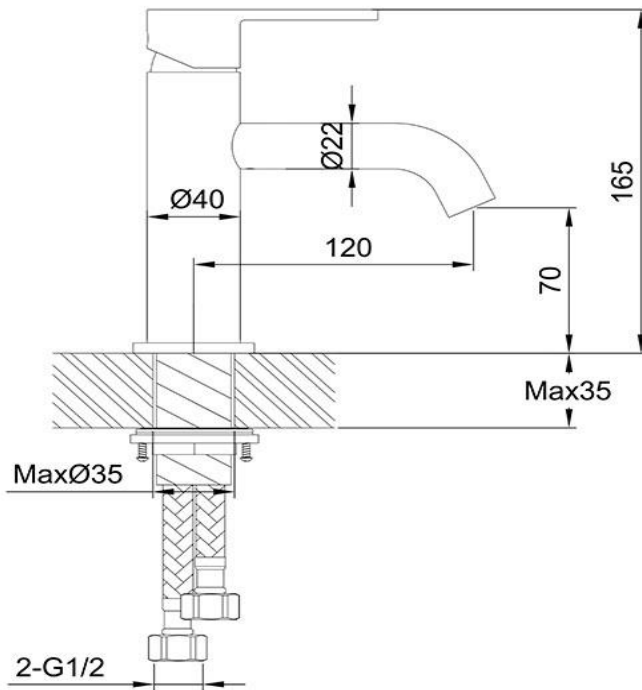

Standard Basin Mixer

FWLO8228GM

Loft Standard Basin Mixer Gun Metal

Standard height basin mixer finished in gun metal

70mm aerator height x 120mm reach

Mains pressure only

Recommended working pressure 200 - 500kPa (balanced)