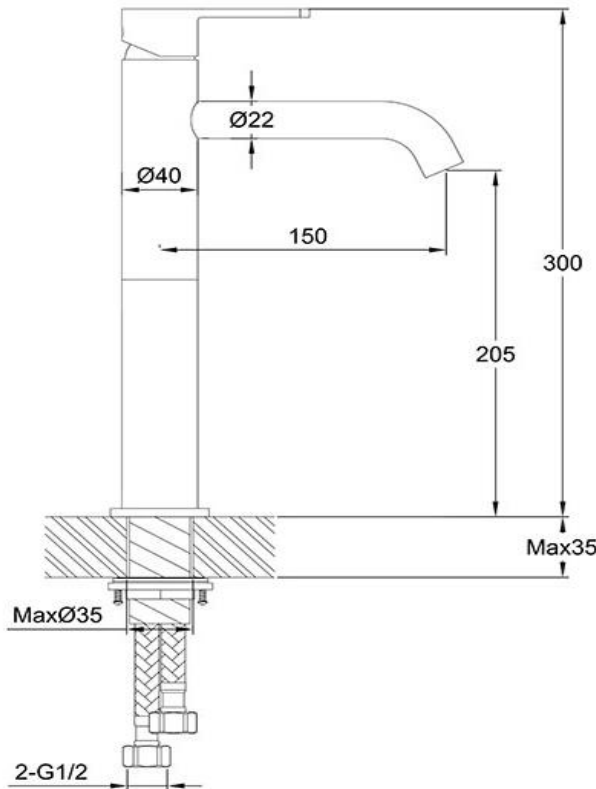

Tall Basin Mixer

FWLO8268CP

Loft Tall Basin Mixer Chrome

Tall basin mixer finished in chrome

205mm aerator height x 150mm reach

Mains pressure only

Recommended working pressure 200 - 500kPa (balanced)

CARE AND USE