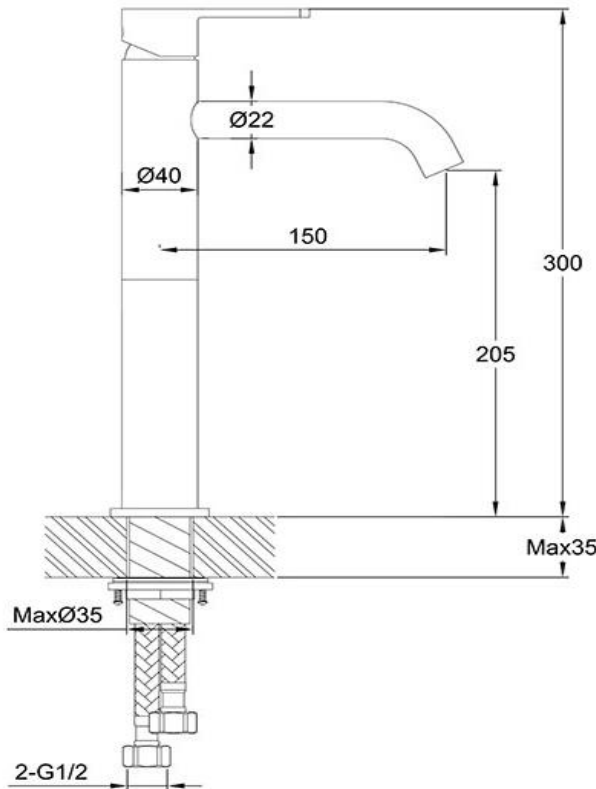

Tall Basin Mixer

FWLO8268GM

Loft Tall Basin Mixer Gun Metal

Tall basin mixer finished in gun metal

205mm aerator height x 150mm reach

Mains pressure only

Recommended working pressure 200 - 500kPa (balanced)